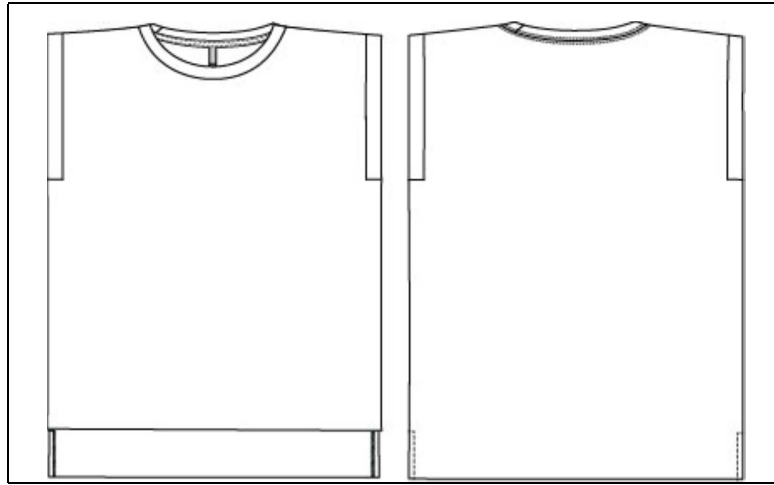

BELLA+CANVAS®

MEASUREMENT SPECIFICATION REPORT

STYLE # 8804 WOMEN'S FLOWY MUSCLE TEE WITH ROLLED CUFF

FABRICATION
65% Polyester, 35% Viscose

Point of Measurement (centimeters)

	S	M	L	XL	2XL
Body Length From HPS	57.8	59.7	61.6	63.2	65.1
Body Length From HPS	66.7	68.6	70.5	72.1	74.0
Body Width - 1" Below A.H.	52.1	55.9	61.0	66.0	71.1