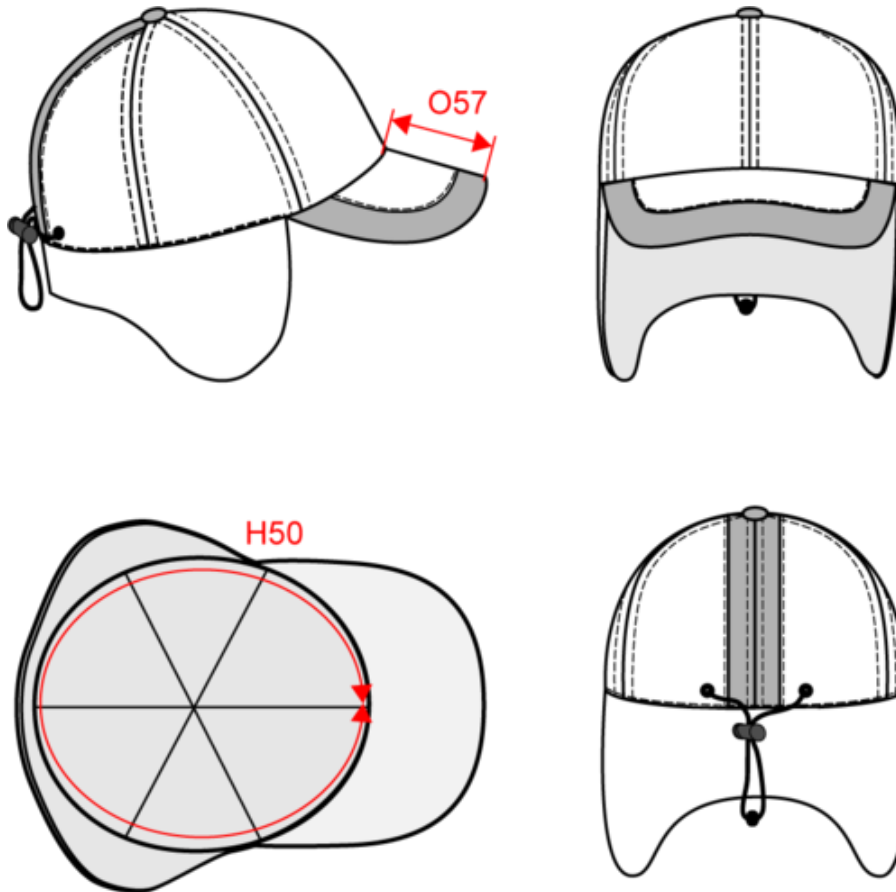

#### Pais de origen

### Dimensiones

Measurements in cm	One Size
H50 - Head measurement	58.00
O57 - Deep of the peak on cap	7.00

WKP122