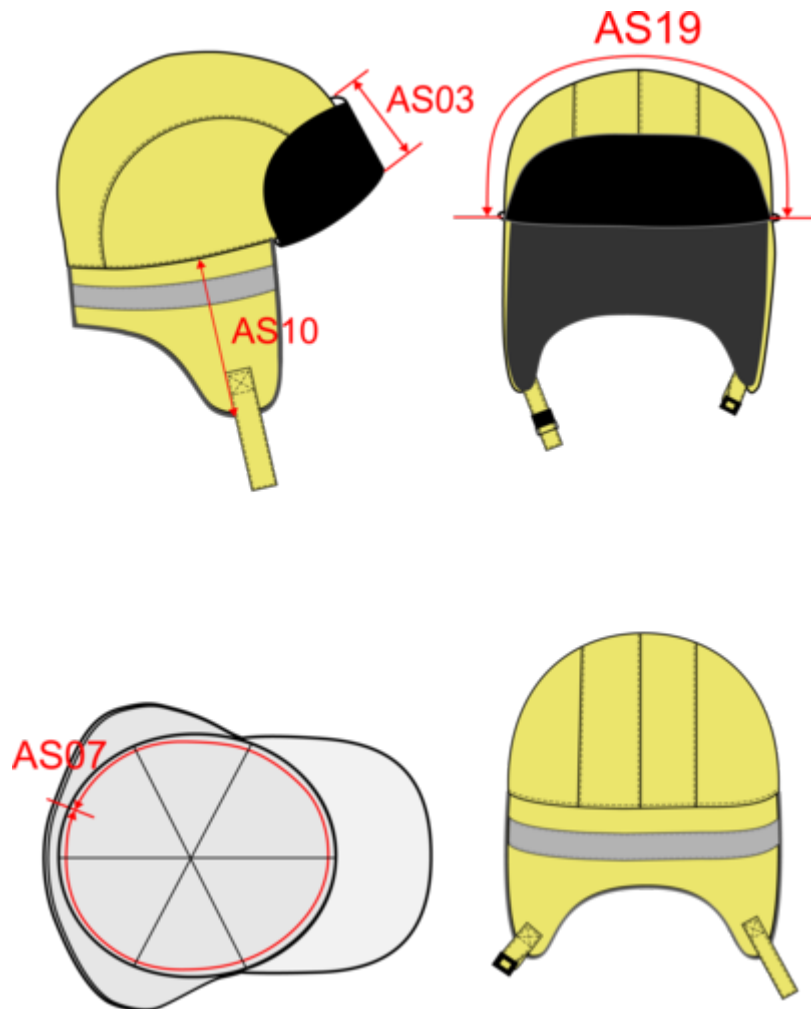

### Dimensiones

Measurements in cm	One Size
AS03 - Visor length on middle	8.50
AS07 - Total circumference	60.00
AS10 - Side panel height	17.50
AS19 - Upper part width from side to side	36.00

WKP121