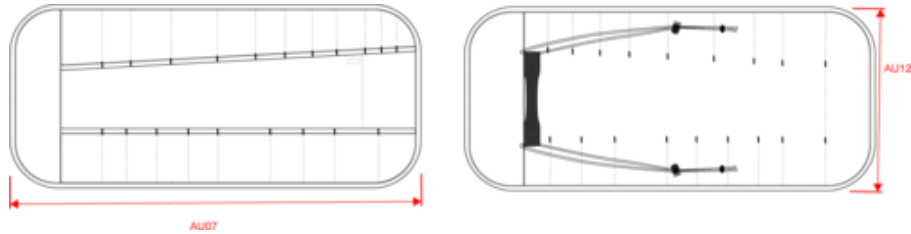

Estuche enrollable portaherramientas para 22 piezas

Dimensiones

Measurements in cm	One Size
AU07 - Total width	67.00
AU12 - Total height	36.00

WKI0305

Estuche enrollable portaherramientas para 22 piezas

Informacion colores

Full Grey

RVB : 87,86,90
Pantone C : 445C / 447C
Pantone TCX : 18-3907TCX / 19-0000TCX

Black

RVB : 35,35,37
Pantone C : Black
Pantone TCX : 19-4004TCX

Logistica

1

40

Sizes	Width (cm)	Height (cm)	Length (cm)	Net weight (kg)	Gross weight (kg)	Pieces/Box	Pieces/Bundle
One Size	26.00	36.00	39.00	7.50000	8.50000	40	1