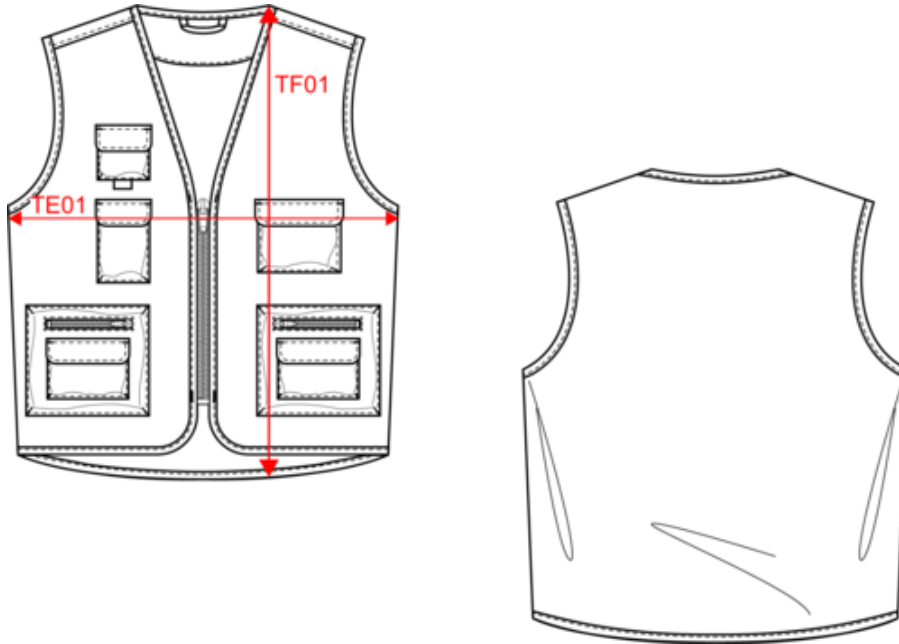

### Dimensiones

Measurements in cm	XS	S	M	L	XL	XXL	3XL	4XL	5XL
TE01 - 1/2 chest width at 1.5cm below armhole	50.00	53.00	56.00	59.00	62.00	65.00	68.00	71.00	74.00
TF01 - Total height from HSP	72.50	74.50	76.50	78.50	80.50	82.50	84.50	86.50	88.50