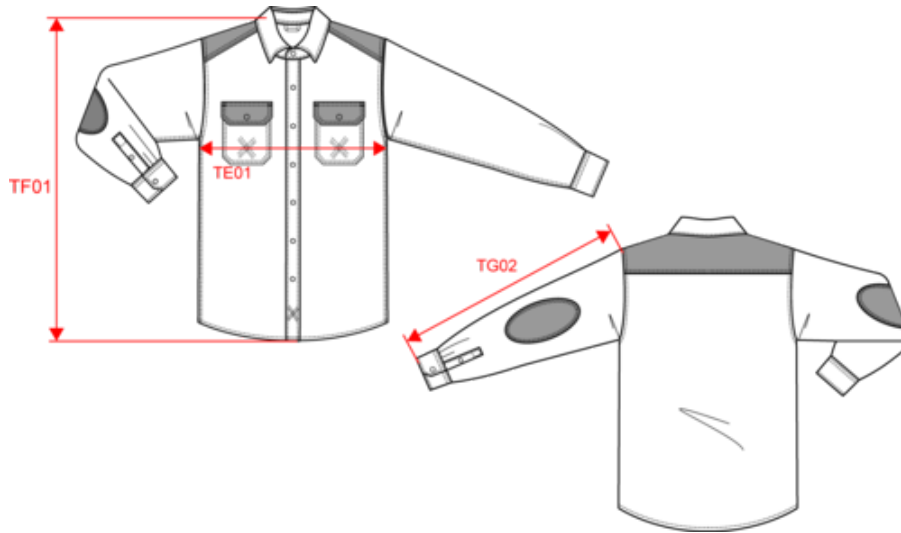

Maße

Measurements in cm	S	M	L	XL	XXL	3XL	4XL	5XL
TE01 - 1/2 chest width at 1.5cm below armhole	54.00	57.00	60.00	63.00	66.00	69.00	72.00	75.00
TF01 - Total height from HSP	73.50	75.50	77.50	79.50	81.50	83.50	85.50	87.50
TG02 - Long sleeve length	65.00	66.00	67.00	68.00	69.00	70.00	71.00	72.00