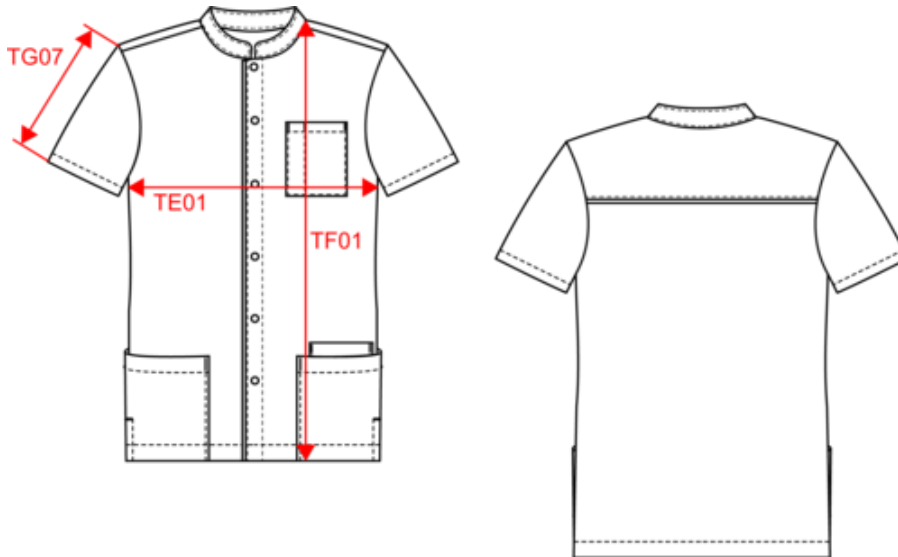

### Dimensiones

Measurements in cm	S	M	L	XL	XXL	3XL	4XL	5XL
TE01 - 1/2 chest width at 1.5cm below armhole	54.00	57.00	60.00	63.00	66.00	69.00	72.00	75.00
TF01 - Total height from HSP	76.00	78.00	80.00	82.00	84.00	86.00	88.00	90.00
TG07 - Short sleeve length	23.50	24.25	25.00	25.75	26.50	27.25	28.00	28.75