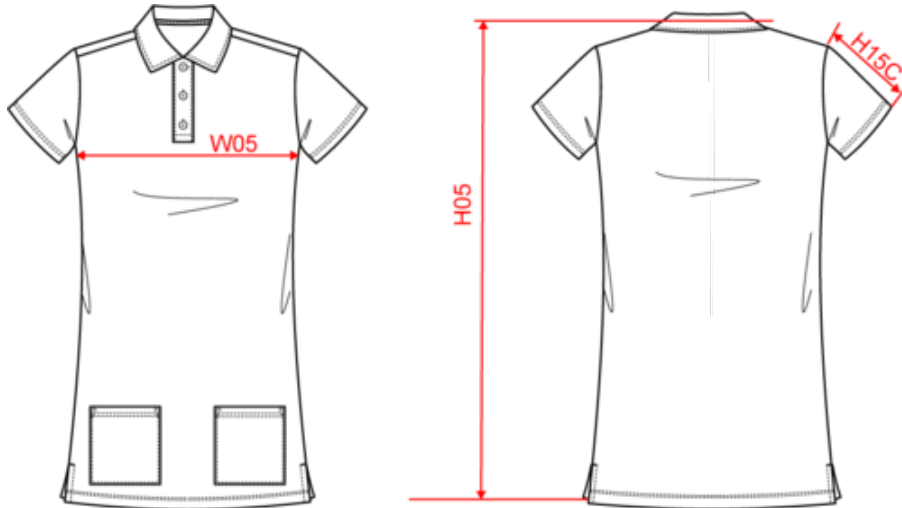

## Polo largo manga corta mujer

### Dimensiones

Measurements in cm	XS	S	M	L	XL	XXL	3XL
H05 (M) - Total height	75.00	77.00	79.00	81.00	83.00	85.00	87.00
H15C (L) - Short sleeve length	19.50	20.50	21.50	22.50	23.50	24.50	25.50
W05 (M) - 1/2 chest width at 1.5cm below armhole	43.00	46.00	49.00	52.00	55.00	58.00	61.00