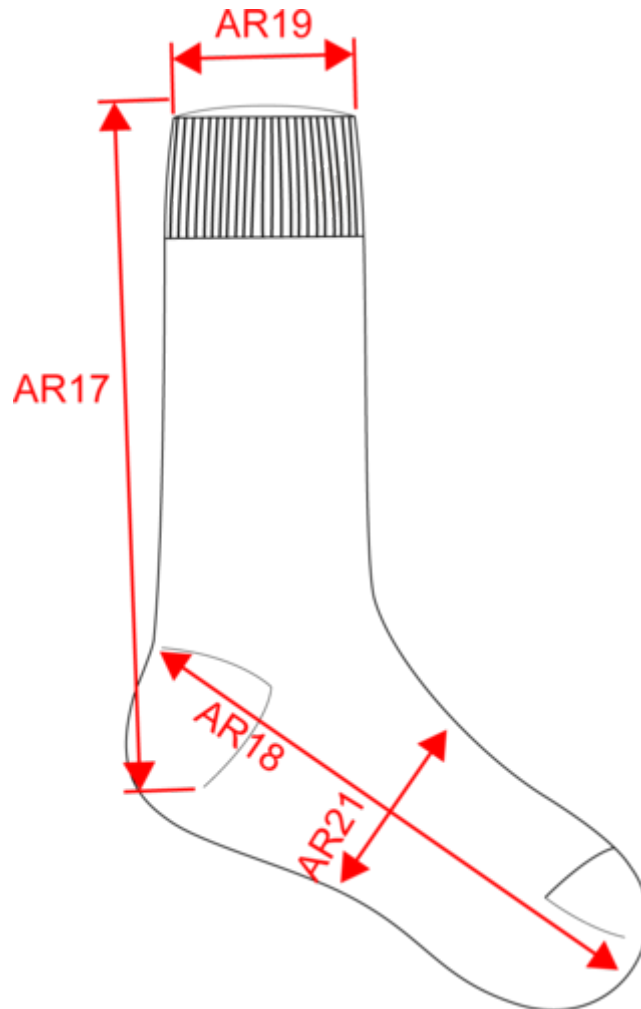

Chocolate

Dark
Grey

Navy

KARIBAN
PREMIUM

PK800

Herrensocken aus Baumwolljersey mit Fil d'Écosse-Baumwolle

Maße

Measurements in cm	39/41 EU	41/43 EU	43/45 EU
AR16 - Sock finishing height	5.50	5.50	5.50
AR17 - Sock height from top edge to heel	29.00	31.00	33.00
AR18 - Feet length from heel to sock extremity	29.00	31.00	33.00
AR19 - Sock opening width (relaxed)	7.50	7.50	7.50
AR21 - Foot width from half way between heel and sock extremity (relaxed)	9.50	9.50	9.50

ExternalKey	Pointure fabricant	Royaume-Uni
Copie de []	39/42 EU	5.5/8 UK
Copie de []	43/46 EU	9/11,5 UK
Copie de []	27/30 EU	C9/C12 UK
Copie de []	31/34 EU	C13 / J3.5 UK
Copie de []	35/38 EU	JW4/JW6.5 UK
Copie de []	47/50 EU	12/15 UK