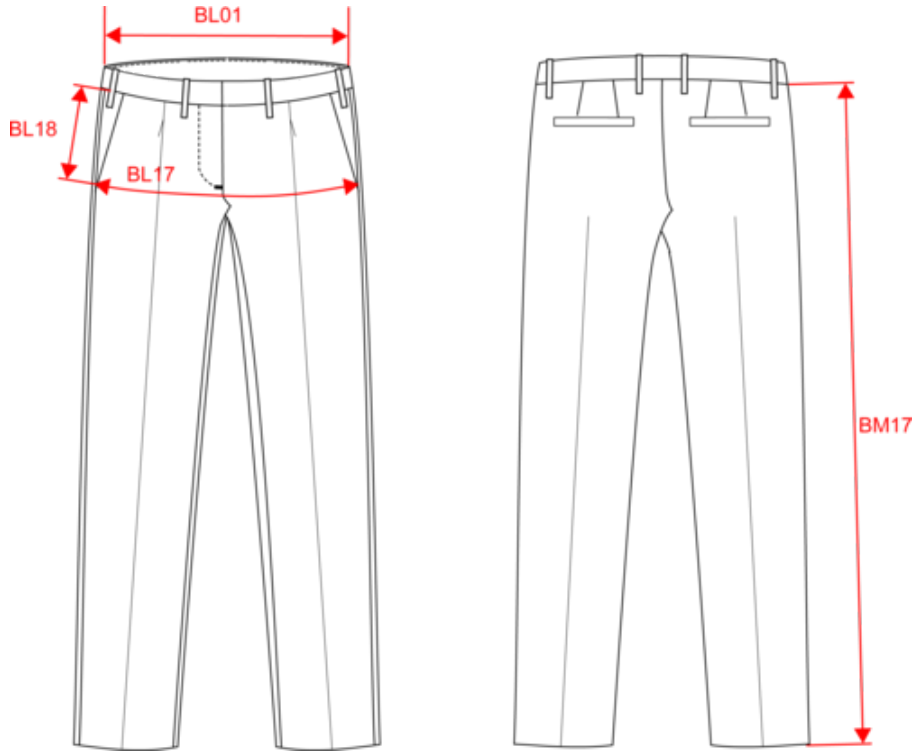

City Damenhose

Maße

Measurements in cm	34 FR	36 FR	38 FR	40 FR	42 FR	44 FR	46 FR
BL01 - 1/2 waist width (buttoned up and front band over back band)	35.00	37.00	39.00	41.00	43.00	45.00	47.00
BL17 - 1/2 hip width (measured parallel to waistband)	46.00	48.00	50.00	52.00	54.00	56.00	58.00
BM17 - Side length (waistband excluded)	102.00	102.50	103.00	103.50	104.00	104.50	105.00