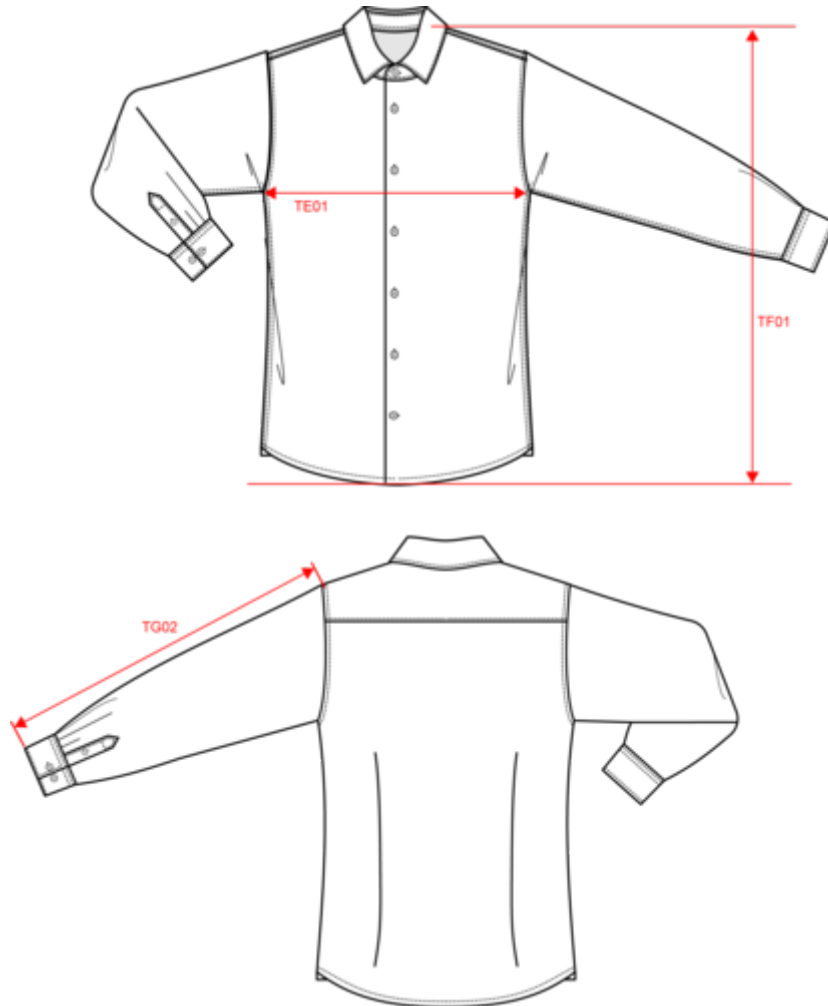

#### Codigo de aduanas

KARIBAN  
PREMIUM

PK504

Camisa popelina manga larga hombre

Dimensiones

Measurements in cm	S	M	L	XL	XXL	3XL	4XL
TE01 - 1/2 chest width at 1.5cm below armhole	50.50	53.50	56.50	59.50	62.50	65.50	68.50
TF01 - Total height from HSP	74.00	76.00	78.00	80.00	82.00	84.00	86.00
TG02 - Long sleeve length	65.00	66.00	67.00	68.00	69.00	70.00	71.00