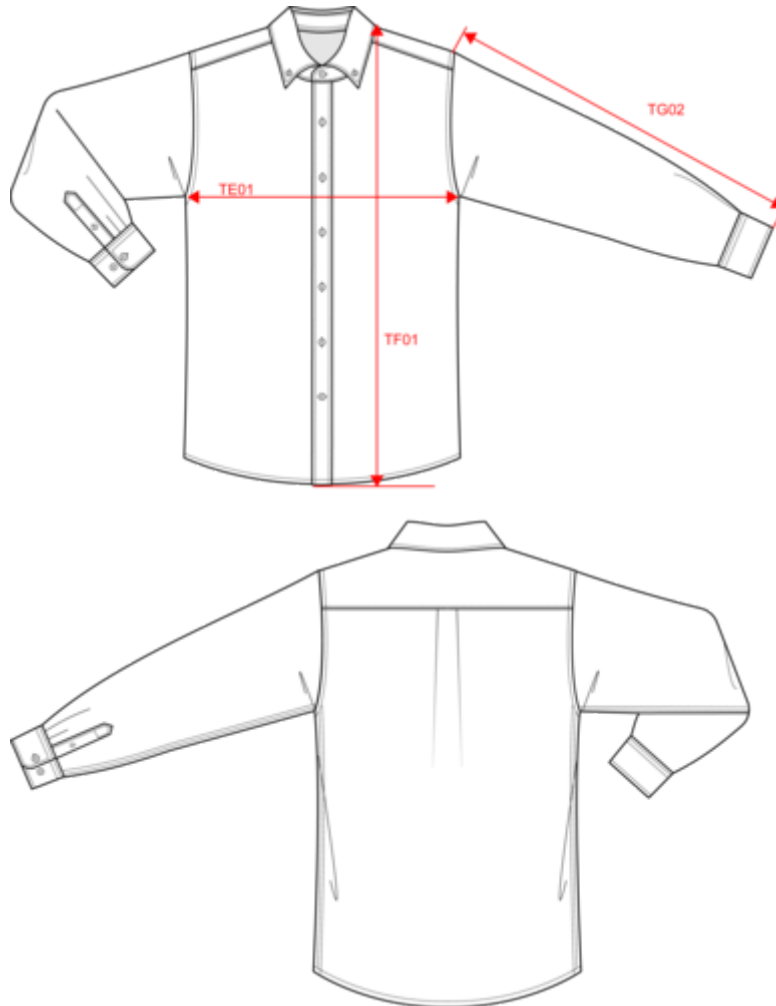

#### Codigo de aduanas

KARIBAN  
PREMIUM

PK503

Camisa Oxford manga larga hombre

Dimensiones

Measurements in cm	S	M	L	XL	XXL	3XL	4XL
TE01 - 1/2 chest width at 1.5cm below armhole	52.00	55.00	58.00	61.00	64.00	67.00	70.00
TF01 - Total height from HSP	73.50	75.50	77.50	79.50	81.50	83.50	85.50
TG02 - Long sleeve length	63.00	64.00	65.00	66.00	67.00	68.00	69.00