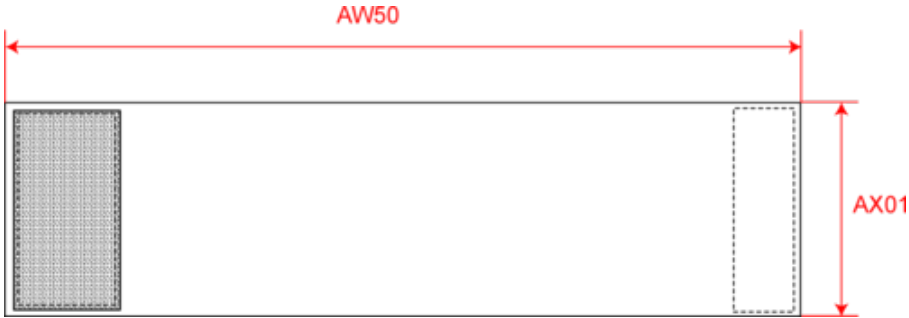

### Dimensiones

Measurements in cm	One Size	
AW50 - Total length	34.00	39.00
	9.00	9.00