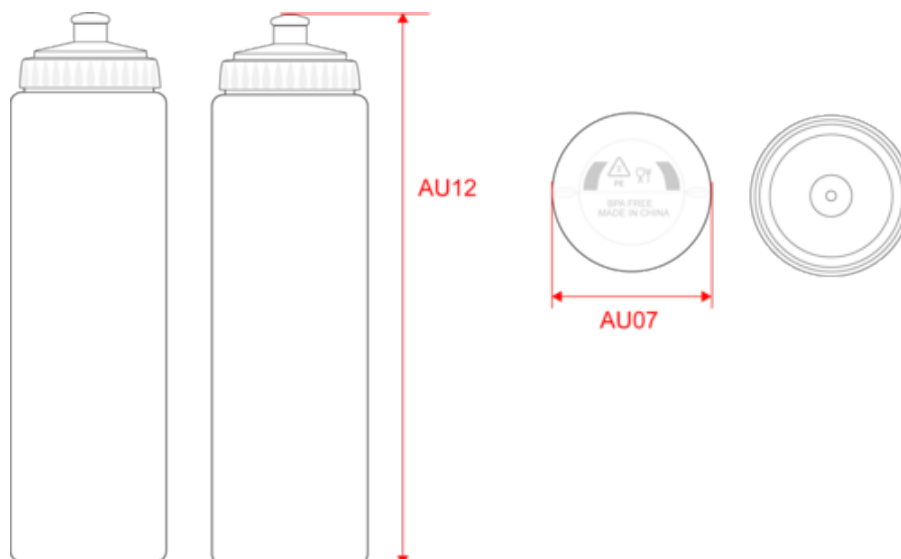

## Dimensiones

Measurements in cm	One Size
AU07 - Total width	7.50
AU12 - Total height	23.50