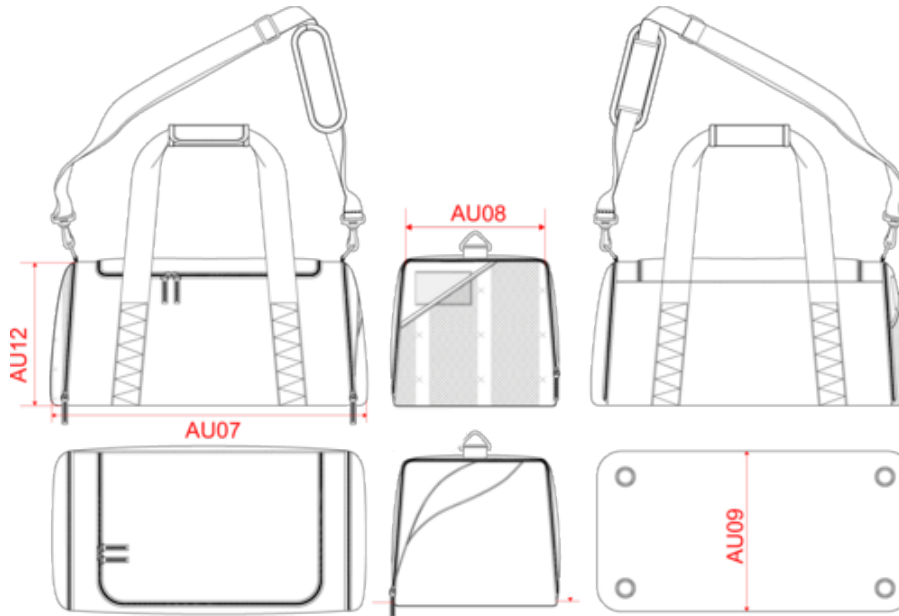

## Dimensioni

Measurements in cm	One Size
AU12 - Total height	25.00
AU02 - Zipper length of the opening	81.00
AU26 - Pocket zipper length	67.00
AU18 - Shoulder straps total height	22.50
AU13 - Total length of detachable shoulder strap	128.00
AU24 - Handle height	22.00
AU08 - Depth of top part	22.00
AU09 - Depth of bottom part	28.00
AU29 - Space between handle	21.00
AU06 - Shoulder straps width	7.50
AU07 - Total width	55.00