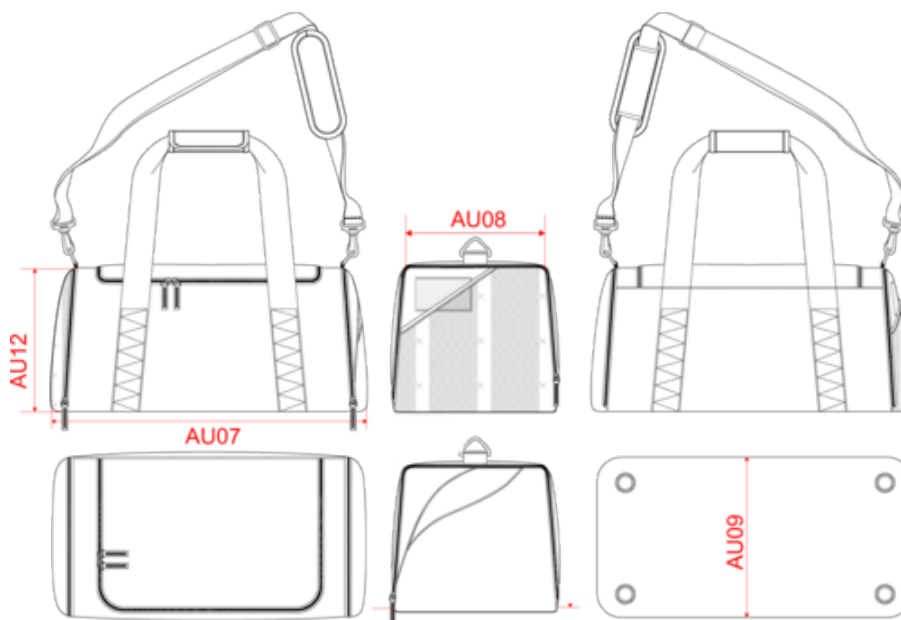

#### Logística

### Dimensiones

Measurements in cm	One Size
AU12 - Total height	25.00
AU02 - Zipper length of the opening	81.00
AU26 - Pocket zipper length	67.00
AU18 - Shoulder straps total height	22.50
AU13 - Total length of detachable shoulder strap	128.00
AU24 - Handle height	22.00
AU08 - Depth of top part	22.00
AU09 - Depth of bottom part	28.00
AU29 - Space between handle	21.00
AU06 - Shoulder straps width	7.50
AU07 - Total width	55.00