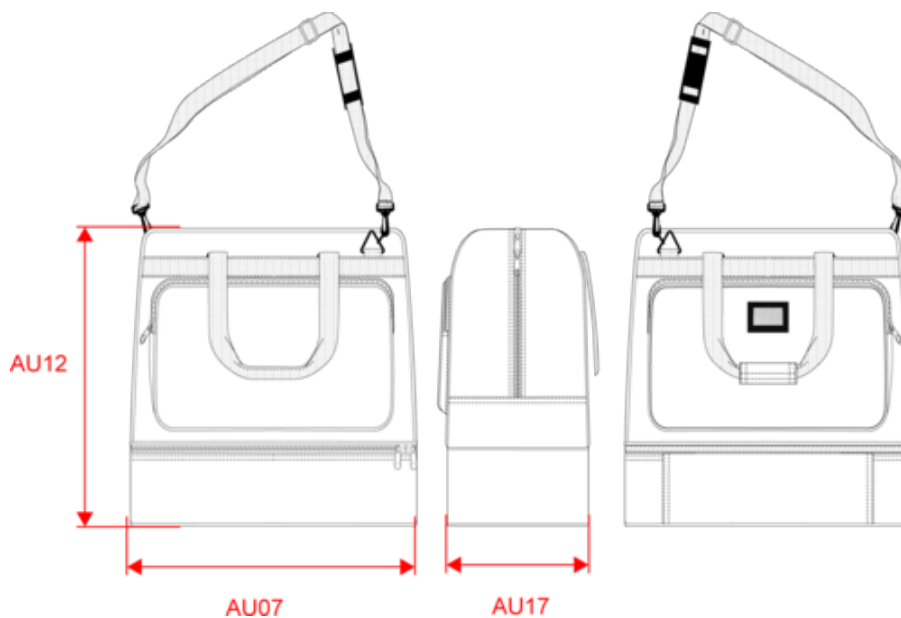

## Dimensioni

Measurements in cm	One Size
AU07 - Total width	52.00
AU12 - Total height	53.00
AU17 - Total depth	33.00