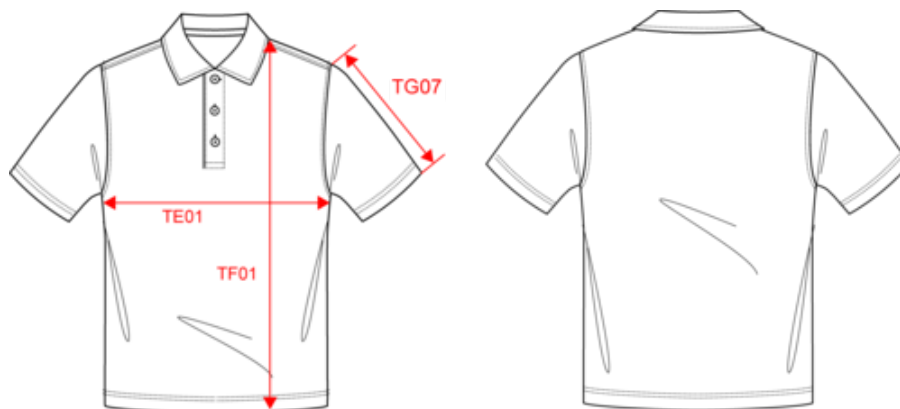

PA483 PA484

PROACT.®

PA482

Polo deportivo manga corta hombre

Dimensiones

Measurements in cm	XS	S	M	L	XL	XXL	3XL
TE01 - 1/2 chest width at 1.5cm below armhole	46.00	49.00	52.00	55.00	58.00	61.00	64.00
TF01 - Total height from HSP	68.00	70.00	72.00	74.00	76.00	78.00	80.00
TG07 - Short sleeve length	20.75	21.50	22.25	23.00	23.75	24.50	25.25