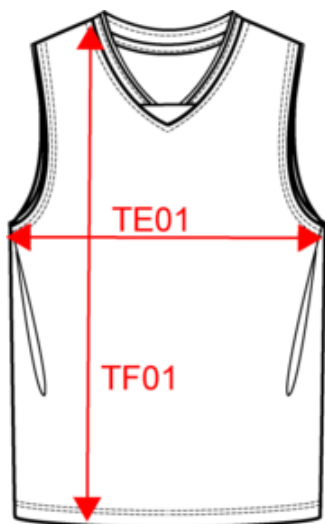

### Dimensiones

Measurements in cm	XS	S	M	L	XL	XXL	3XL	4XL
TE01 - 1/2 chest width at 1.5cm below armhole	47.00	50.00	53.00	56.00	59.00	62.00	65.00	68.00
TF01 - Total height from HSP	72.00	74.00	76.00	78.00	80.00	82.00	84.00	86.00