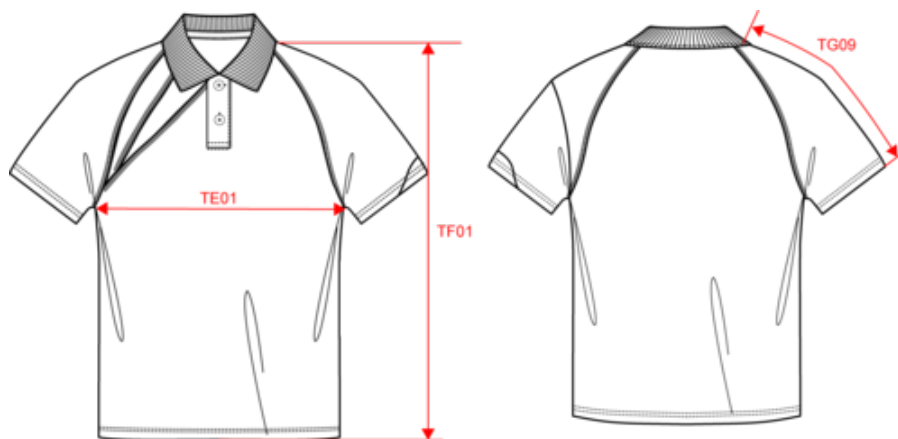

PA458

PROACT.®

PA457

Polo deportivo manga corta unisex

Dimensiones

Measurements in cm	XS	S	M	L	XL	XXL	3XL	4XL
TE01 - 1/2 chest width at 1.5cm below armhole	47.00	50.00	53.00	56.00	59.00	62.00	65.00	69.00
TF01 - Total height from HSP	66.50	68.50	70.50	72.50	74.50	76.50	78.50	81.25
TG09 - Raglan short sleeve length	33.50	35.00	36.50	38.00	39.50	41.00	42.50	44.75