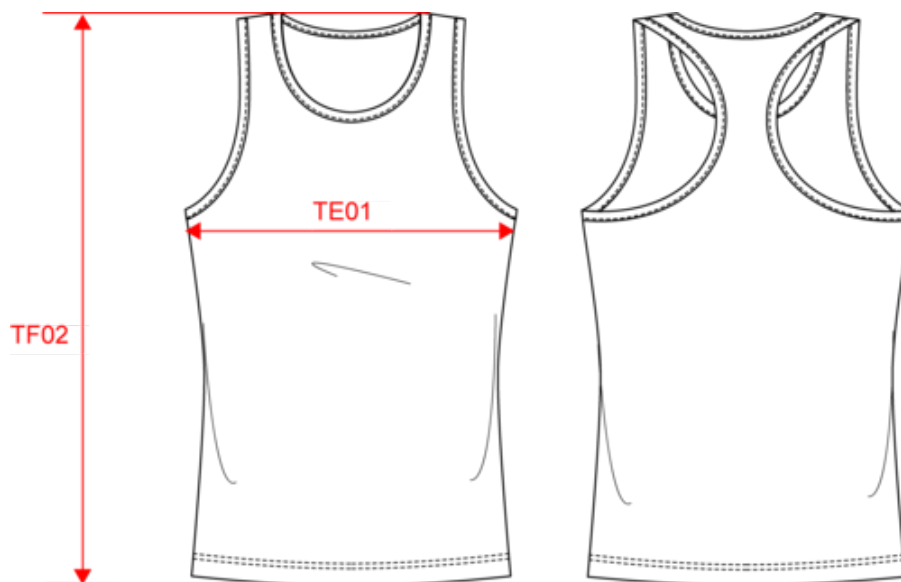

### Dimensiones

Measurements in cm	XS	S	M	L	XL
TE01 - 1/2 chest width at 1.5cm below armhole	37.00	40.00	43.00	46.00	49.00
TF02 - Total height from HSP (binding included)	61.25	63.25	65.25	67.25	69.25