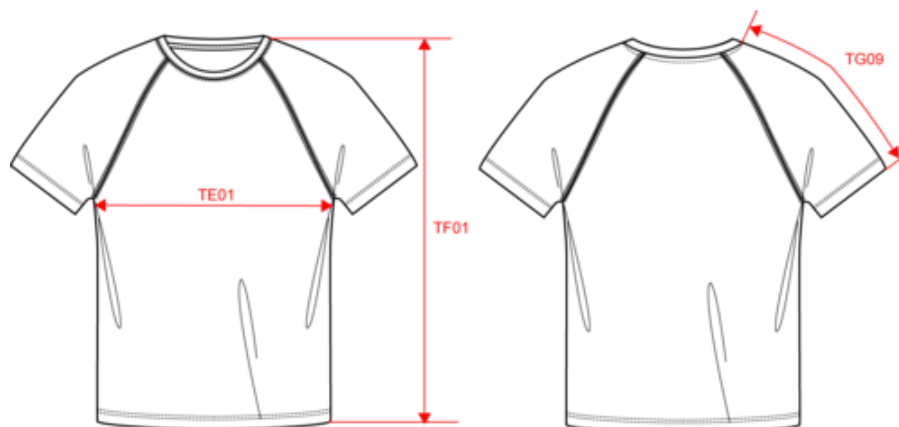

Also available in version

PA439

PA445

Men's short-sleeved sports T-shirt

Dimensions (cm)

Measurements in cm	XS	S	M	L	XL	XXL	3XL
TE01 - 1/2 chest width at 1.5cm below armhole	46.00	49.00	52.00	55.00	58.00	61.00	64.00
TF01 - Total height from HSP	68.50	70.50	72.50	74.50	76.50	78.50	80.50
TG09 - Raglan short sleeve length	32.75	34.75	36.75	38.75	40.75	42.75	44.75