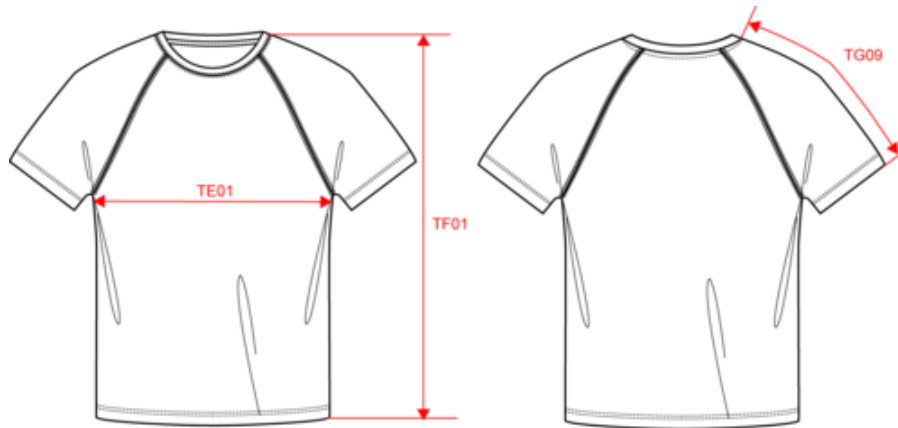

PA438

Kurzarm sportshirt

Maße

Measurements in cm	XS	S	M	L	XL	XXL	3XL
TE01 - 1/2 chest width at 1.5cm below armhole	46.00	49.00	52.00	55.00	58.00	61.00	64.00
TF01 - Total height from HSP	68.50	70.50	72.50	74.50	76.50	78.50	80.50
TG09 - Raglan short sleeve length	32.75	34.75	36.75	38.75	40.75	42.75	44.75