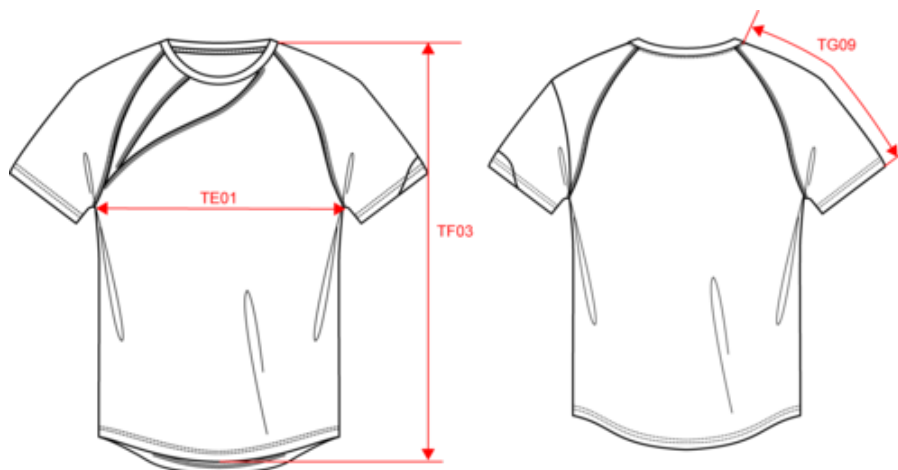

Maillot multisport manches courtes unisexe

Dimensions (cm)

| Mesures en cm | XS | S | M | L | XL | XXL |
|---|-------|-------|-------|-------|-------|-------|
| TE01 - 1/2 largeur poitrine à 1.5cm de l'emmanchure | 47.00 | 50.00 | 53.00 | 56.00 | 59.00 | 62.00 |
| TF03 - Hauteur totale devant de l'HSP | 69.25 | 71.25 | 73.25 | 75.25 | 77.25 | 79.25 |
| TG09 - Longueur manche courte raglan | 33.50 | 35.00 | 36.50 | 38.00 | 39.50 | 41.00 |

Sporty yellow/ Black/Storm grey

RVB :
Pantone C :
Pantone TCX :

Logistique

5

25

| Sizes | Width (cm) | Height (cm) | Length (cm) | Net weight (kg) | Gross weight (kg) | Pieces/Box | Pieces/Bundle |
|-------|------------|-------------|-------------|-----------------|-------------------|------------|---------------|
| XS | 40.00 | 13.00 | 60.00 | 2.9 | 4.1 | 25 | 5 |
| S | 40.00 | 13.00 | 60.00 | 3.1 | 4.3 | 25 | 5 |
| M | 40.00 | 13.00 | 60.00 | 3.4 | 4.6 | 25 | 5 |
| L | 40.00 | 13.00 | 60.00 | 3.6 | 4.8 | 25 | 5 |
| XL | 40.00 | 13.00 | 60.00 | 4.1 | 5.3 | 25 | 5 |
| XXL | 40.00 | 13.00 | 60.00 | 4.3 | 5.5 | 25 | 5 |