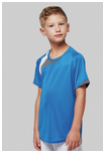

61099020

Black /
White /
Storm
Grey

Sporty
navy/
White/
Storm
grey

Sporty
red/
Black/
Storm
grey

Sporty
Royal
Blue/
White /
Storm
Grey

Sporty
yellow/
Black/
Storm
grey

Auch erhältlich als

PA437

Maße

Measurements in cm	XS	S	M	L	XL	XXL
TE01 - 1/2 chest width at 1.5cm below armhole	47.00	50.00	53.00	56.00	59.00	62.00
TF03 - Front total height from HSP	69.25	71.25	73.25	75.25	77.25	79.25
TG09 - Raglan short sleeve length	33.50	35.00	36.50	38.00	39.50	41.00