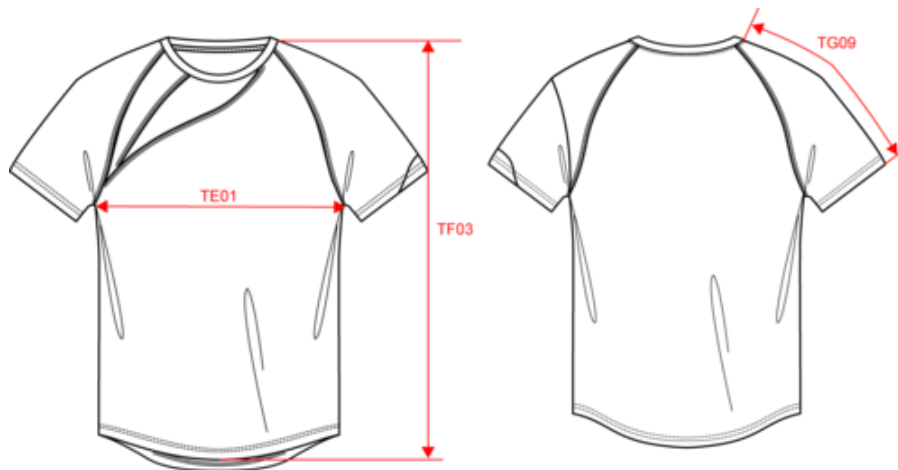

Maße

Measurements in cm	XS	S	M	L	XL	XXL
TE01 - 1/2 chest width at 1.5cm below armhole	47.00	50.00	53.00	56.00	59.00	62.00
TF03 - Front total height from HSP	69.25	71.25	73.25	75.25	77.25	79.25
TG09 - Raglan short sleeve length	33.50	35.00	36.50	38.00	39.50	41.00

Sporty yellow/ Black/Storm grey

RVB :
Pantone C :
Pantone TCX :

Logistik

5

25

Sizes	Width (cm)	Height (cm)	Length (cm)	Net weight (kg)	Gross weight (kg)	Pieces/Box	Pieces/Bundle
XS	40.00	13.00	60.00	2.9	4.1	25	5
S	40.00	13.00	60.00	3.1	4.3	25	5
M	40.00	13.00	60.00	3.4	4.6	25	5
L	40.00	13.00	60.00	3.6	4.8	25	5
XL	40.00	13.00	60.00	4.1	5.3	25	5
XXL	40.00	13.00	60.00	4.3	5.5	25	5