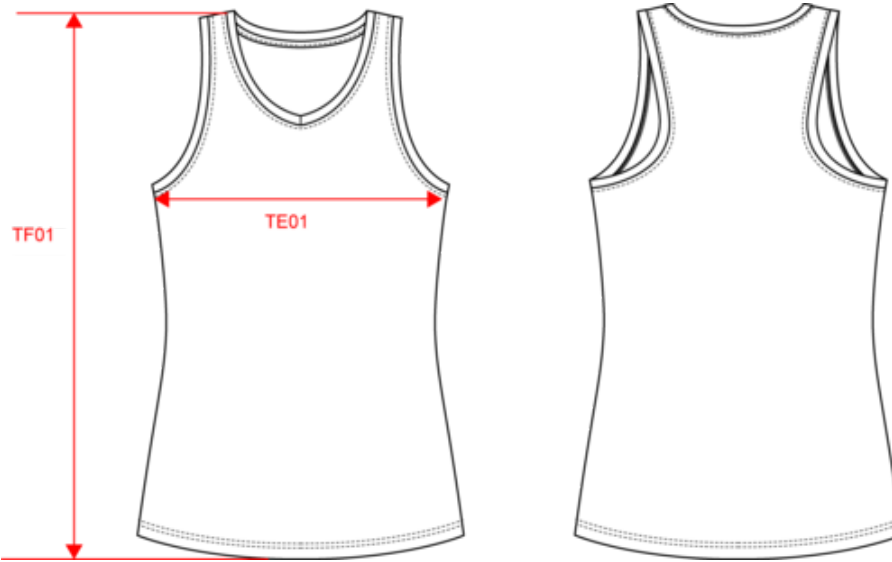

Sporty
Yellow /
Black

White /
Black

PROACT[®]

PA4051

Damen Basketball Trikot

Maße

Measurements in cm	XS	S	M	L	XL	XXL	3XL
TE01 - 1/2 chest width at 1.5cm below armhole	41.00	44.00	47.00	50.00	53.00	56.00	59.00
TF01 - Total height from HSP	65.50	67.50	69.50	71.50	73.50	75.50	77.50