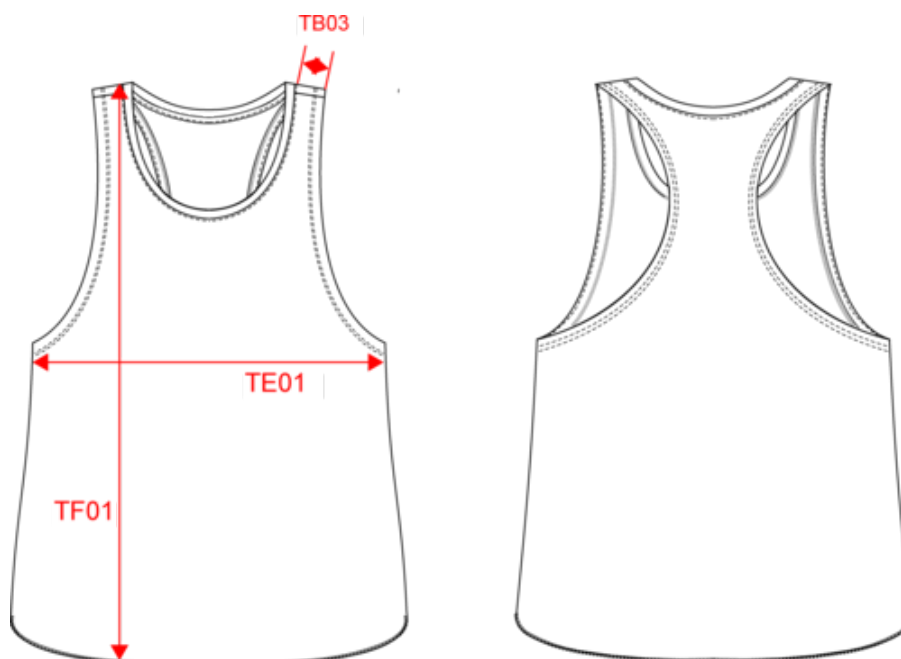

### Dimensiones

Measurements in cm	XS	S	M	L	XL
TF01 - Total height from HSP	60.00	62.00	64.00	66.00	68.00