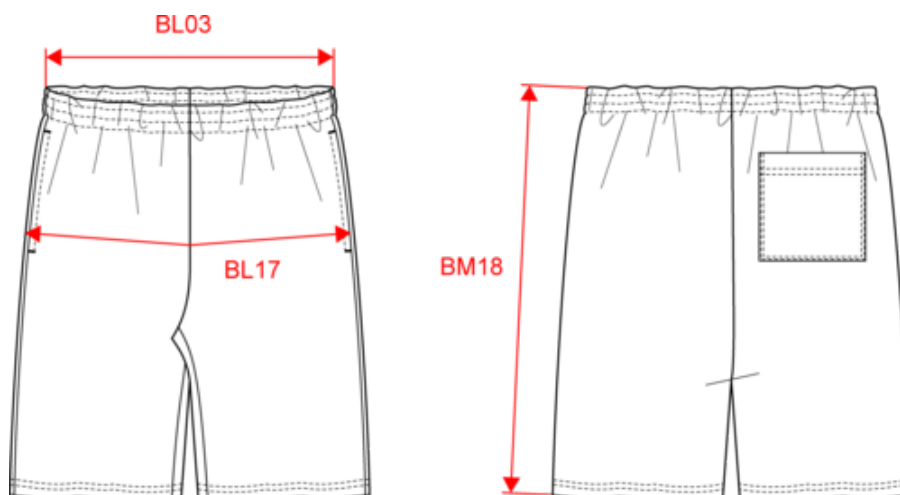

### Dimensiones

Measurements in cm	S	M	L	XL	XXL	3XL	4XL
BL03 - 1/2 elasticated waist width relaxed (front over back)	34.00	35.00	37.00	40.00	43.00	46.00	49.00
BL17 - 1/2 hip width (measured parallel to waistband)	49.00	52.00	55.00	58.00	61.00	64.00	67.00
BM18 - Side length (waistband included)	49.00	50.50	52.00	53.50	55.00	56.58	58.00