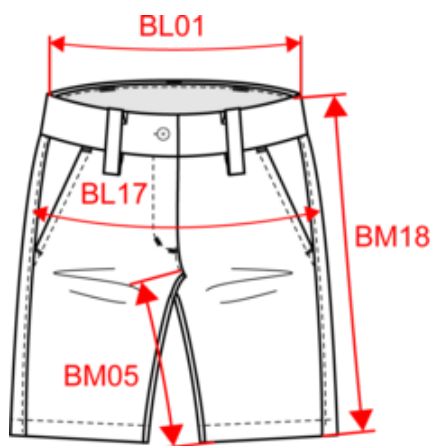

## Dimensiones

Measurements in cm	34 FR	36 FR	38 FR	40 FR	42 FR	44 FR	46 FR
BL01 - 1/2 waist width (buttoned up and front band over back band)	35.50	37.50	39.50	41.50	43.50	45.50	47.50
BL17 - 1/2 hip width (measured parallel to waistband)	44.30	46.30	48.30	50.30	52.30	54.30	56.30
BM18 - Side length (waistband included)	44.10	44.90	45.60	46.40	47.10	47.90	48.60