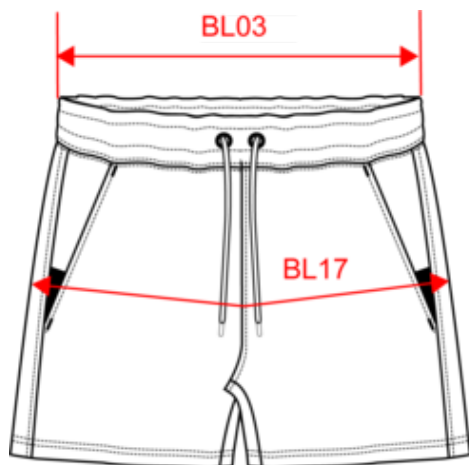

## Dimensiones

Measurements in cm	XS	S	M	L	XL	XXL
BL03 - 1/2 elasticated waist width relaxed (front over back)	31.00	34.00	37.00	40.00	43.00	46.00
BL17 - 1/2 hip width (measured parallel to waistband)	43.00	46.00	49.00	52.00	55.00	58.00
BM18 - Side length (waistband included)	35.00	36.00	37.00	38.00	39.00	40.00