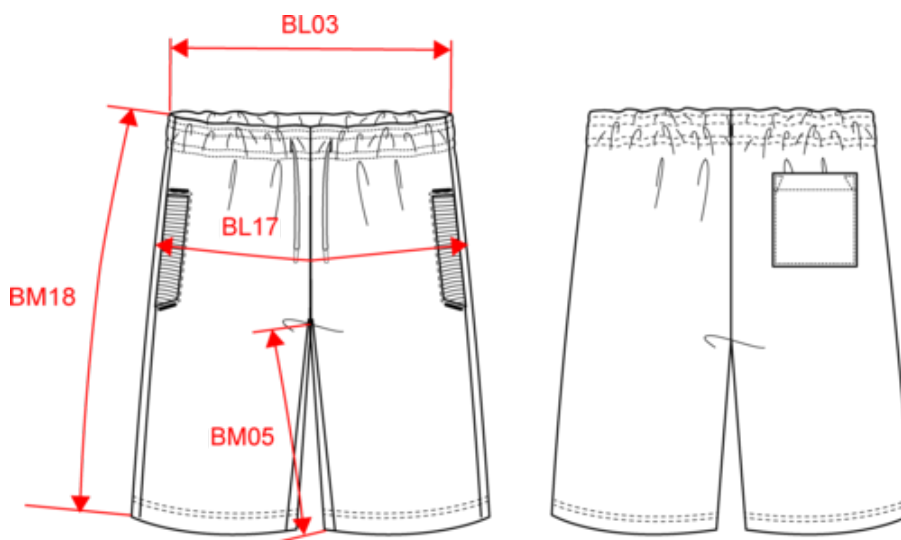

### Dimensioni

Measurements in cm	XS	S	M	L	XL	XXL	3XL	4XL
BL03 - 1/2 elasticated waist width relaxed (front over back)	33.00	35.00	37.00	39.00	42.00	45.00	48.00	51.00
BL17 - 1/2 hip width (measured parallel to waistband)	45.00	48.00	51.00	54.00	57.00	60.00	63.00	66.00
BM05 - Inseam length	26.75	27.00	27.25	27.50	27.75	28.00	28.25	28.50
BM18 - Side length (waistband included)	51.00	52.00	53.00	54.00	55.00	56.00	57.00	58.00