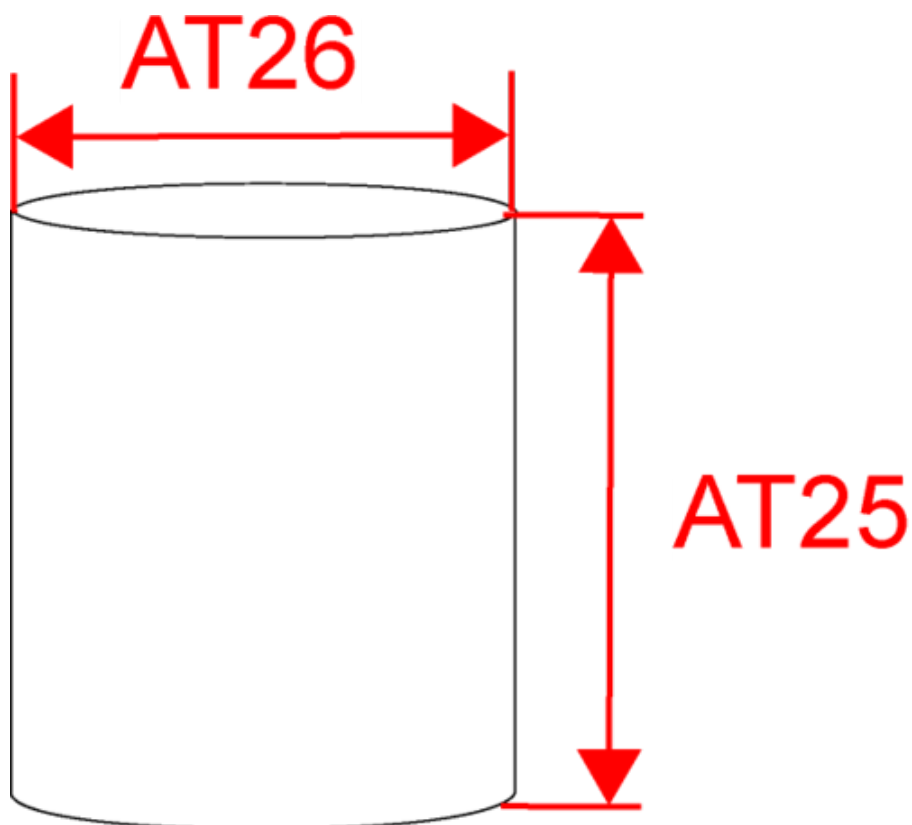

# PROACT.®

PA049

Muñequera multideporte

Dimensiones

Measurements in cm	One Size
AT25 - Cuff height	11.00
AT26 - 1/2 cuff width	8.00

**Sporty Navy**

RVB : 34,51,72  
Pantone C : 7546C  
Pantone TCX : 19-4024TCX

**White**

RVB : 236,236,252  
Pantone C : White  
Pantone TCX : 11-0601TCX

Logistic:  10  250

Sizes	Width (cm)	Height (cm)	Length (cm)	Net weight (kg)	Gross weight (kg)	Pieces/Box	Pieces/Bundle
One Size	40.00000	17.00000	60.00000	5.70000	6.60000	250	0