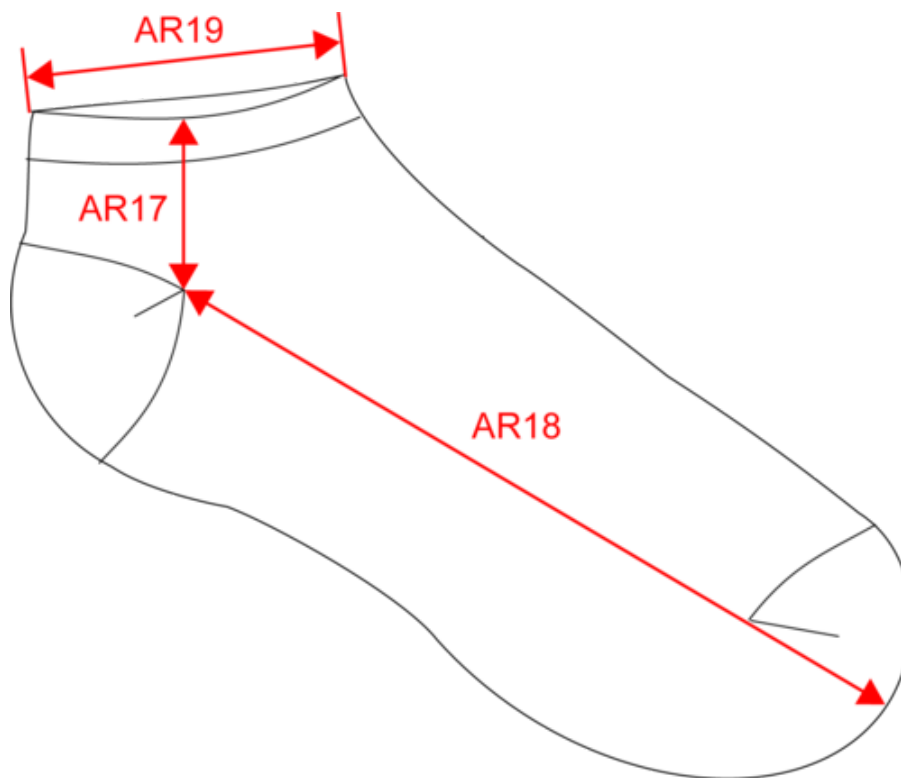

Logística

Pais de origen

Codigo de aduanas

Dimensiones

Measurements in cm	35/38 EU	39/42 EU	43/46 EU
AR17 - Sock height from top edge to heel	3.00	4.00	5.00
AR18 - Feet length from heel to sock extremity	17.00	19.00	21.00
AR19 - Sock opening width (relaxed)	7.50	8.00	8.50

Navy

RVB : 41,46,56
Pantone C : 433C
Pantone TCX : 19-4012TCX

White

RVB : 236,236,252
Pantone C : White
Pantone TCX : 11-0601TCX

Logistica  5  200

Sizes	Width (cm)	Height (cm)	Length (cm)	Net weight (kg)	Gross weight (kg)	Pieces/Box	Pieces/Bundle
35/38 EU	40.00	22.00	60.00	0.00000	0.00000	200	0
39/42 EU	40.00	22.00	60.00	0.00000	0.00000	200	0
43/46 EU	40.00	22.00	60.00	0.00000	0.00000	200	0

Pointure fabricant	Royaume-Uni
27/30 EU	C9/C11.5 UK
31/34 EU	C12.5/J2 UK
35/38 EU	J4/J6.5 UK
39/42 EU	5.5/8 UK
43/46 EU	9/11 UK
47/50 EU	12/15 UK