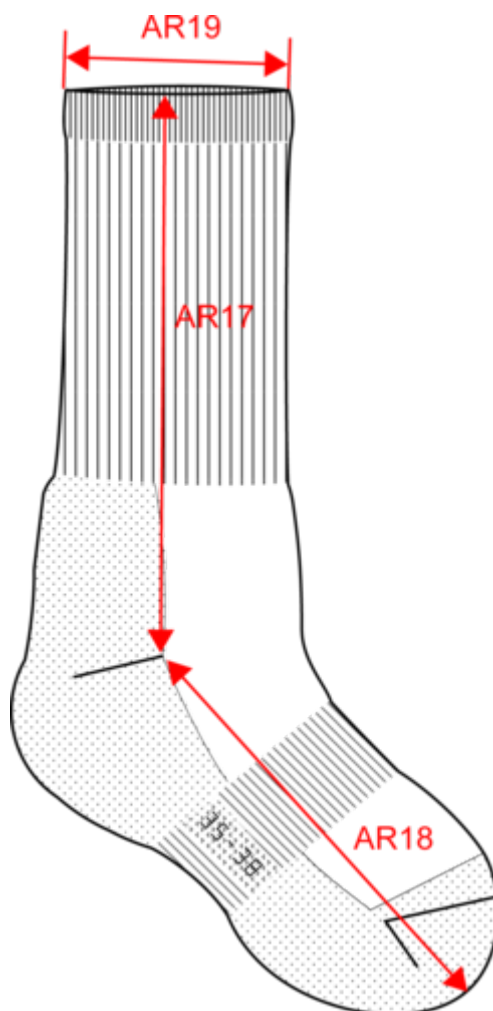

Dimensiones

Measurements in cm	35/38 EU	39/42 EU	43/46 EU
AR17 - Sock height from top edge to heel	17.00	18.00	19.00
AR18 - Feet length from heel to sock extremity	17.00	19.00	21.00
AR19 - Sock opening width (relaxed)	7.00	7.50	8.00

**White**

RVB : 236,236,252
Pantone C : White
Pantone TCX : 11-0601TCX

Logistica

5

100

Sizes	Width (cm)	Height (cm)	Length (cm)	Net weight (kg)	Gross weight (kg)	Pieces/Box	Pieces/Bundle
35/38 EU	40.00	22.00	60.00	4.60000	5.60000	100	1
39/42 EU	40.00	22.00	60.00	4.90000	5.90000	100	1
43/46 EU	40.00	22.00	60.00	5.30000	6.30000	100	1

Pointure fabricant	Royaume-Uni
27/30 EU	C9/C11.5 UK
31/34 EU	C12.5/J2 UK
35/38 EU	J4/J6.5 UK
39/42 EU	5.5/8 UK
43/46 EU	9/11 UK
47/50 EU	12/15 UK