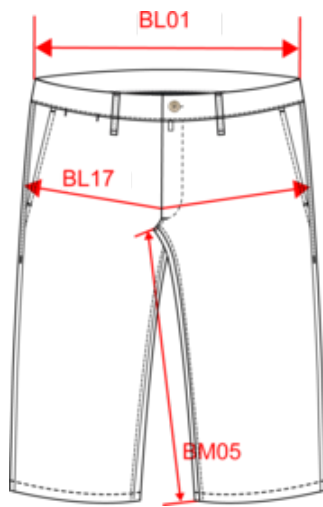

 20

BD - Bangladesh

62034290

Certificazioni

{ PINK APPROVED }
{ VEGAN }

Colori

Dimensioni

Measurements in cm	40 IT	42 IT	44 IT	46 IT	48 IT	50 IT	52 IT	54 IT
BL01 - 1/2 waist width (buttoned up and front band over back band)	38.50	40.50	42.50	44.50	46.50	49.00	51.50	54.00
BL17 - 1/2 hip width (measured parallel to waistband)	46.50	48.50	50.50	52.50	54.50	56.50	58.50	60.50
BM05 - Inseam length	23.50	23.50	23.50	23.50	23.50	23.50	23.50	23.50
BM17 - Side length (waistband excluded)	43.00	43.50	44.00	44.50	45.00	45.50	46.00	46.50

Pineapple
RVB : 254,219,119
Pantone C : 120C
Pantone TCX : 12-0736TCX
- 

Wet Sand
RVB : 164,146,128
Pantone C : 7536C
Pantone TCX : 17-1312TCX

Logistica

Sizes	Width (cm)	Height (cm)	Length (cm)	Net weight (kg)	Gross weight (kg)	Pieces/Box	Pieces/Bundle
40 IT	40.00	16.00	60.00	5.38000	6.78000	20	1
42 IT	40.00	16.00	60.00	5.55000	6.95000	20	1
44 IT	40.00	16.00	60.00	5.78000	7.18000	20	1
46 IT	40.00	16.00	60.00	5.84000	7.24000	20	1
48 IT	40.00	18.00	60.00	6.12000	7.52000	20	1
50 IT	40.00	18.00	60.00	6.35000	7.75000	20	1
52 IT	40.00	18.00	60.00	6.47000	7.87000	20	1
54 IT	40.00	18.00	60.00	6.65000	8.05000	20	1