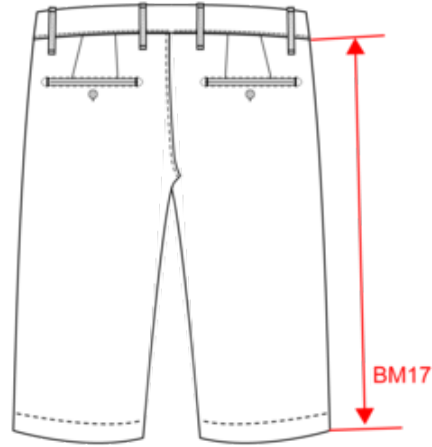

 20

BD - Bangladesh

62034290

Certificazioni

{ PINK APPROVED }
{ VEGAN }

Colori

Dimensioni

Measurements in cm	40 IT	42 IT	44 IT	46 IT	48 IT	50 IT	52 IT	54 IT
BL01 - 1/2 waist width (buttoned up and front band over back band)	38.50	40.50	42.50	44.50	46.50	49.00	51.50	54.00
BL17 - 1/2 hip width (measured parallel to waistband)	46.50	48.50	50.50	52.50	54.50	56.50	58.50	60.50
BM05 - Inseam length	23.50	23.50	23.50	23.50	23.50	23.50	23.50	23.50
BM17 - Side length (waistband excluded)	43.00	43.50	44.00	44.50	45.00	45.50	46.00	46.50