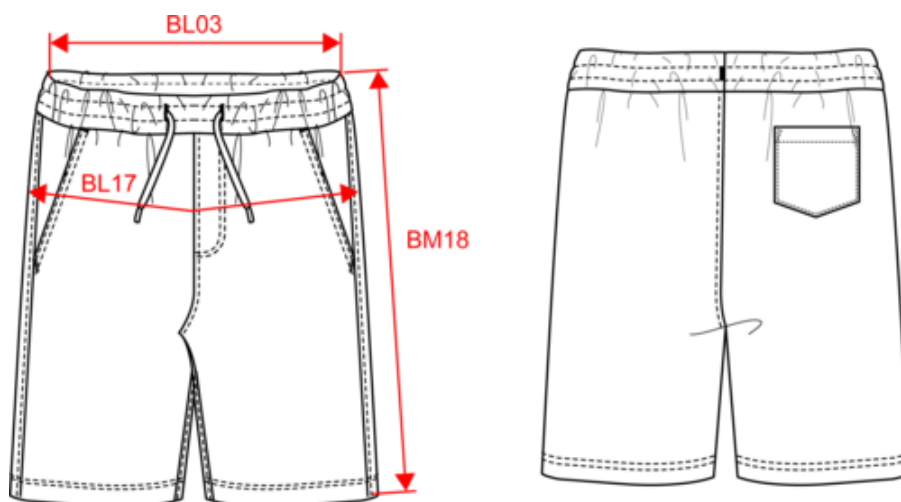

 210 g/m² 

Tallas

 XS S M L XL XXL 3XL

Informacion adicional

Logistica

1

Pais de origen

20

PT - Portugal

Codigo de aduanas

61046200

Colores

Certificaciones

Made with 80% Organic materials.
Certified by Ecocert Greenlife.
EGL N°183960 / TOPTEX France

Dimensiones

Measurements in cm	XS	S	M	L	XL	XXL	3XL
BL03 - 1/2 elasticated waist width relaxed (front over back)	31.00	34.00	37.00	40.00	43.00	46.00	49.00
BL17 - 1/2 hip width (measured parallel to waistband)	45.00	48.00	51.00	54.00	57.00	60.00	63.00
BM18 - Side length (waistband included)	39.00	40.00	41.00	42.00	43.00	44.00	45.00