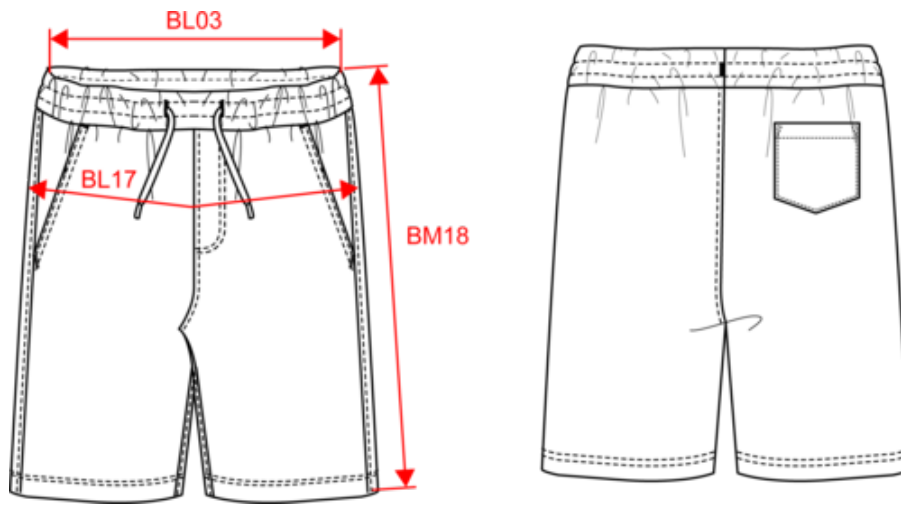

 210 g/m² 

Größen

 XS S M L XL XXL 3XL

Zusätzliche Informationen

Logistik

1

20

Herkunftsland

PT - Portugal

Zolltarifnummer

61046200

Farben

Zertifikate

Maße

Measurements in cm	XS	S	M	L	XL	XXL	3XL
BL03 - 1/2 elasticated waist width relaxed (front over back)	31.00	34.00	37.00	40.00	43.00	46.00	49.00
BL17 - 1/2 hip width (measured parallel to waistband)	45.00	48.00	51.00	54.00	57.00	60.00	63.00
BM18 - Side length (waistband included)	39.00	40.00	41.00	42.00	43.00	44.00	45.00