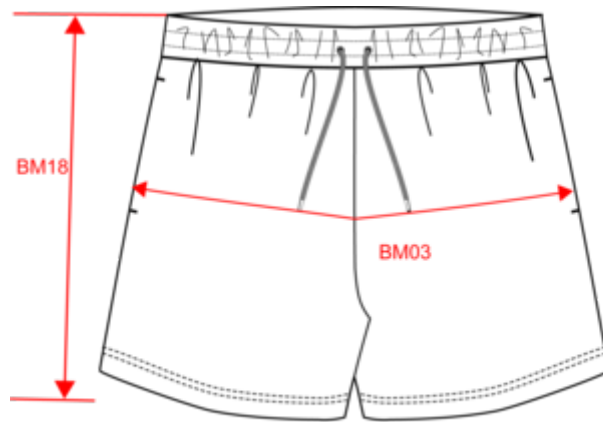

Codigo de aduanas

61046200

Colores

Certificaciones

Dimensiones

Measurements in cm	XS	S	M	L	XL	XXL
BL03 - 1/2 elasticated waist width relaxed (front over back)	33.00	35.00	37.00	40.00	43.00	46.00
BM03 - Front crotch seam length (waistband included)	30.00	30.75	31.50	32.25	33.00	33.75
BM18 - Side length (waistband included)	28.50	29.25	30.00	30.75	31.50	32.25

NS715

Short ecorresponsable French Terry mujer

Informacion colores

Washed black
 RVB : 43,39,42
 Pantone C : Neutral Black
 Pantone TCX : 19-4008TCX

Washed Ivory
 RVB : 243,232,220
 Pantone C : 7534C
 Pantone TCX : 11-4202TCX

Washed Parma
 RVB : 184,182,207
 Pantone C : 5305C
 Pantone TCX : 14-3911TCX

Washed Pomelo
 RVB : 174,98,83
 Pantone C : 7522C
 Pantone TCX : 17-1532TCX

Logistica

Sizes	Width (cm)	Height (cm)	Length (cm)	Net weight (kg)	Gross weight (kg)	Pieces/Box	Pieces/Bundle
XS	40.00	15.00	60.00	3.10	4.50000	20	1
S	40.00	15.00	60.00	3.26	4.66000	20	1
M	40.00	15.00	60.00	3.58	4.98000	20	1
L	40.00	15.00	60.00	3.70	5.10000	20	1
XL	40.00	15.00	60.00	3.92	5.32000	20	1
XXL	40.00	15.00	60.00	4.08	5.48000	20	1