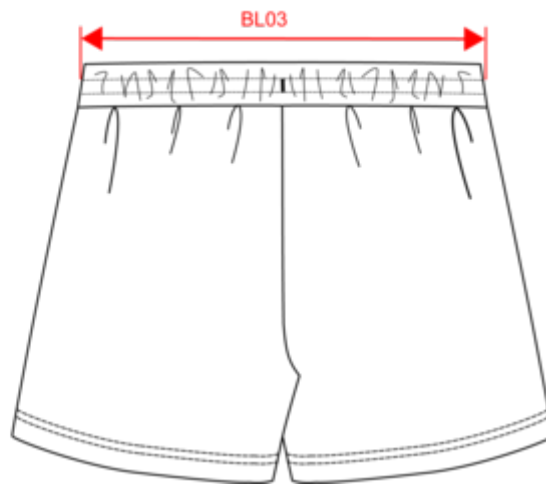

Codigo de aduanas

61046200

Colores

Certificaciones

Dimensiones

Measurements in cm	XS	S	M	L	XL	XXL
BL03 - 1/2 elasticated waist width relaxed (front over back)	33.00	35.00	37.00	40.00	43.00	46.00
BM03 - Front crotch seam length (waistband included)	30.00	30.75	31.50	32.25	33.00	33.75
BM18 - Side length (waistband included)	28.50	29.25	30.00	30.75	31.50	32.25

Washed Parma
 RVB : 184,182,207
 Pantone C : 5305C
 Pantone TCX : 14-3911TCX

Washed Pomelo
 RVB : 174,98,83
 Pantone C : 7522C
 Pantone TCX : 17-1532TCX

Logistica

Sizes	Width (cm)	Height (cm)	Length (cm)	Net weight (kg)	Gross weight (kg)	Pieces/Box	Pieces/Bundle
XS	40.00	15.00	60.00	3.10	4.50000	20	1
S	40.00	15.00	60.00	3.26	4.66000	20	1
M	40.00	15.00	60.00	3.58	4.98000	20	1
L	40.00	15.00	60.00	3.70	5.10000	20	1
XL	40.00	15.00	60.00	3.92	5.32000	20	1
XXL	40.00	15.00	60.00	4.08	5.48000	20	1