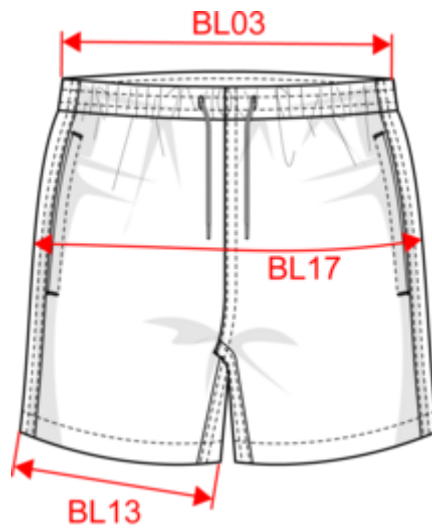

### Colores

Brook Green

Navy Blue

Organic Khaki

Paprika

Dimensiones

Measurements in cm	XS	S	M	L	XL	XXL
BL03 - 1/2 elasticated waist width relaxed (front over back)	35.50	37.50	39.50	41.50	44.50	47.50
BL13 - 1/2 leg bottom width	26.00	27.50	29.00	30.50	32.00	33.50
BL17 - 1/2 hip width (measured parallel to waistband)	46.00	49.00	52.00	55.00	58.00	61.00
BM05 - Inseam length	14.00	14.00	14.00	14.00	14.00	14.00
BM18 - Side length (waistband included)	37.25	38.00	38.75	39.50	40.25	41.00