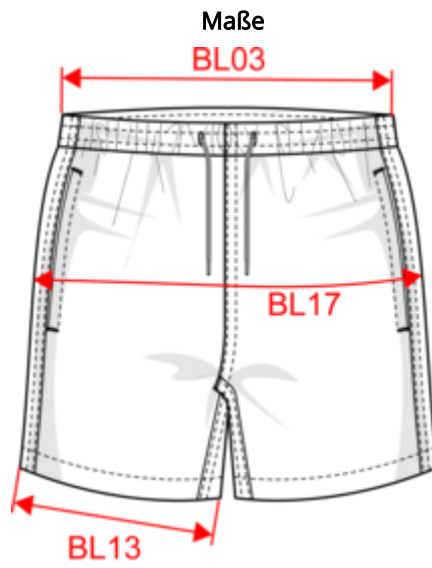

### Farben

**NS706**  
Umweltfreundliche Badeshorts für Herren

Measurements in cm	XS	S	M	L	XL	XXL
BL03 - 1/2 elasticated waist width relaxed (front over back)	35.50	37.50	39.50	41.50	44.50	47.50
BL13 - 1/2 leg bottom width	26.00	27.50	29.00	30.50	32.00	33.50
BL17 - 1/2 hip width (measured parallel to waistband)	46.00	49.00	52.00	55.00	58.00	61.00
BM05 - Inseam length	14.00	14.00	14.00	14.00	14.00	14.00
BM18 - Side length (waistband included)	37.25	38.00	38.75	39.50	40.25	41.00