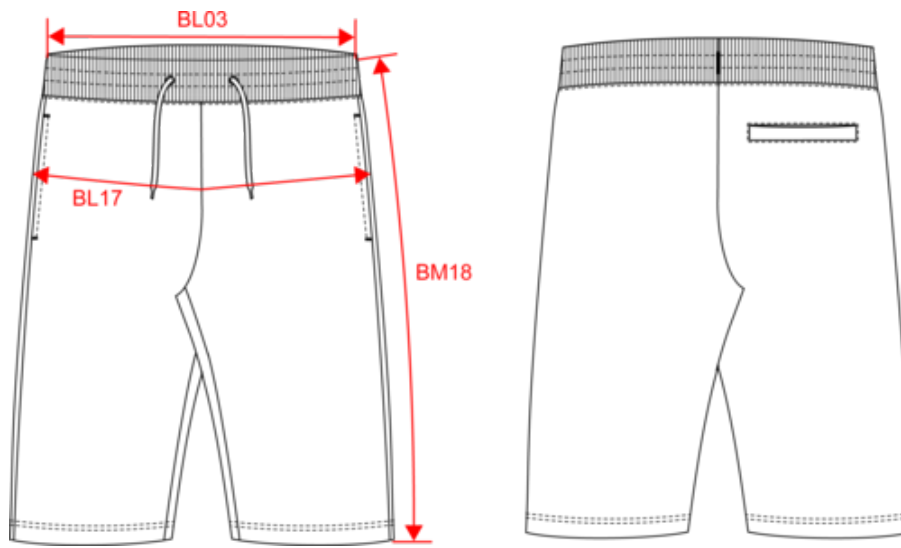

### Certificaciones

Dimensiones

Measurements in cm	XS	S	M	L	XL	XXL	3XL	4XL
BL03 - 1/2 elasticated waist width relaxed (front over back)	34.00	36.00	38.00	40.00	43.00	46.00	49.00	52.00
BL17 - 1/2 hip width (measured parallel to waistband)	45.00	48.00	51.00	54.00	57.00	60.00	63.00	66.00
BM18 - Side length (waistband included)	49.75	50.50	51.25	52.00	52.75	53.50	54.25	55.00