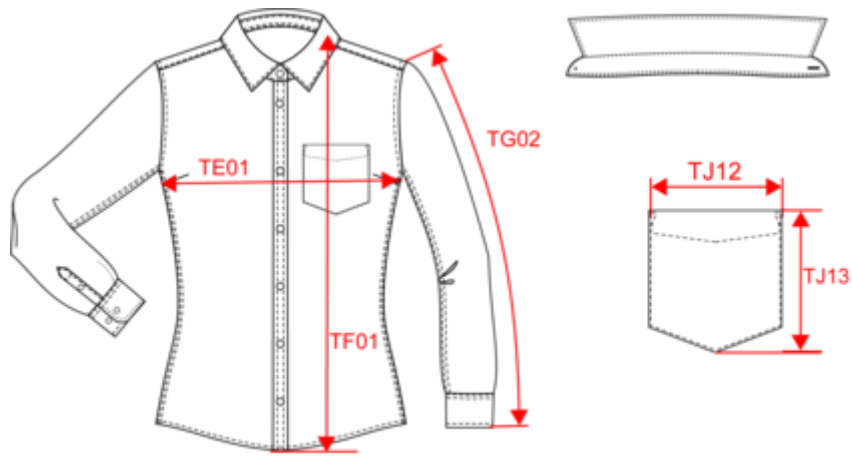

Codigo de aduanas

62069010

Colores

Certificaciones

Dimensiones

Measurements in cm	XS	S	M	L	XL	XXL
TE01 - 1/2 chest width at 1.5cm below armhole	44.50	47.50	50.50	53.50	56.50	59.50
TF01 - Total height from HSP	68.00	70.00	72.00	74.00	76.00	78.00
TG02 - Long sleeve length	60.00	61.00	62.00	63.00	64.00	65.00
TJ12 - Bottom patched pocket(s) top width	9.00	10.00	10.00	11.00	11.00	12.00
TJ13 - Bottom patched pocket(s) height at highest point	11.00	12.00	12.00	13.00	13.00	14.00

White

RVB : 236,236,252
Pantone C : White
Pantone TCX : 11-0601TCX

Logistica

Sizes	Width (cm)	Height (cm)	Length (cm)	Net weight (kg)	Gross weight (kg)	Pieces/Box	Pieces/Bundle
XS	40.00000	17.00000	60.00000	6.50000	7.50000	25	0
S	40.00000	17.00000	60.00000	6.60000	7.60000	25	0
M	40.00000	18.00000	60.00000	6.70000	7.70000	25	0
L	40.00000	18.00000	60.00000	6.80000	7.80000	25	0
XL	40.00000	19.00000	60.00000	6.90000	7.90000	25	0
XXL	40.00000	19.00000	60.00000	7.00000	8.00000	25	0