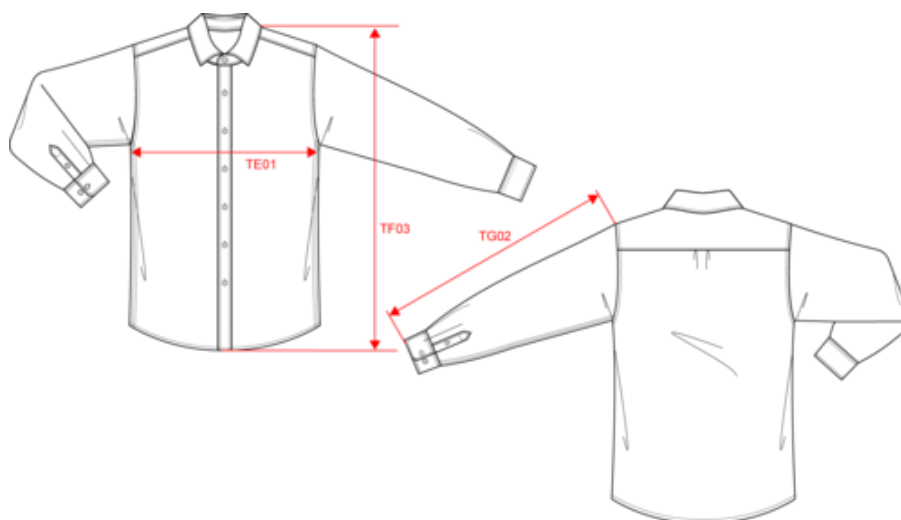

Washed
white

Certificaciones

Organic
Certified by Ecocert Greenlife
EGL N°183960 / TOPTEX France

Dimensiones

Measurements in cm	S	M	L	XL	XXL	3XL
TE01 - 1/2 chest width at 1.5cm below armhole	51.00	54.00	57.00	60.00	63.00	66.00
TF03 - Front total height from HSP	73.50	75.50	77.50	79.50	81.50	83.50
TG02 - Long sleeve length	65.50	66.50	67.50	68.50	69.50	70.50