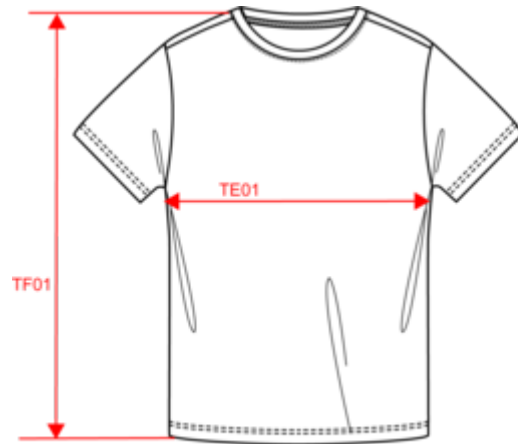

Certificaciones

Dimensiones

Measurements in cm	XS	S	M	L	XL	XXL	3XL
TE01 - 1/2 chest width at 1.5cm below armhole	46.00	49.00	52.00	55.00	58.00	61.00	64.00
TF01 - Total height from HSP	67.00	69.00	71.00	73.00	75.00	77.00	79.00
TG07 - Short sleeve length	20.25	21.00	21.75	22.50	23.25	24.00	24.75