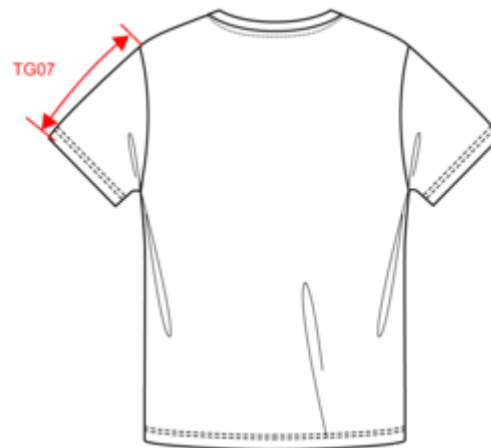

Certificaciones

Dimensiones

Measurements in cm	XS	S	M	L	XL	XXL	3XL
TE01 - 1/2 chest width at 1.5cm below armhole	46.00	49.00	52.00	55.00	58.00	61.00	64.00
TF01 - Total height from HSP	67.00	69.00	71.00	73.00	75.00	77.00	79.00
TG07 - Short sleeve length	20.25	21.00	21.75	22.50	23.25	24.00	24.75