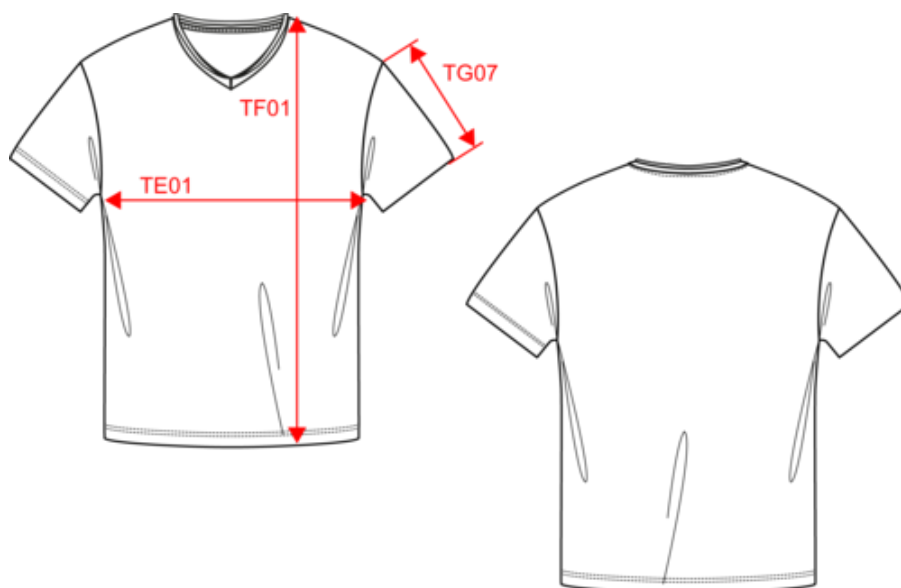

White

Certificaciones

Organic
Certified by Ecocert Greenlife
EGL N°183960 / TOPTEX France

Dimensiones

Measurements in cm	S	M	L	XL	XXL	3XL
TE01 - 1/2 chest width at 1.5cm below armhole	49.00	52.00	55.00	58.00	61.00	64.00
TF01 - Total height from HSP	70.00	72.00	74.00	76.00	78.00	80.00
TG07 - Short sleeve length	21.00	21.75	22.50	23.25	24.00	24.75

NS318

Camiseta ecorresponsable slub con bordes sin rematar hombre

Informacion colores

Almond Green

RVB : 145,146,127
Pantone C : 7536C
Pantone TCX : 16-0213TCX

Aquamarine

RVB : 153,173,190
Pantone C : 7542C
Pantone TCX : 15-4008TCX

RVB : 236,236,252
Pantone C : White
Pantone TCX : 11-0601TCX

Logistica

10

50

Sizes	Width (cm)	Height (cm)	Length (cm)	Net weight (kg)	Gross weight (kg)	Pieces/Box	Pieces/Bundle
S	40.00	14.00	60.00	5.25000	6.42000	50	10
M	40.00	14.00	60.00	5.50000	6.67000	50	10
L	40.00	14.00	60.00	6.25000	7.42000	50	10
XL	40.00	14.00	60.00	6.75000	7.92000	50	10
XXL	40.00	14.00	60.00	7.25000	8.42000	50	10
3XL	40.00	14.00	60.00	7.75000	8.92000	50	10