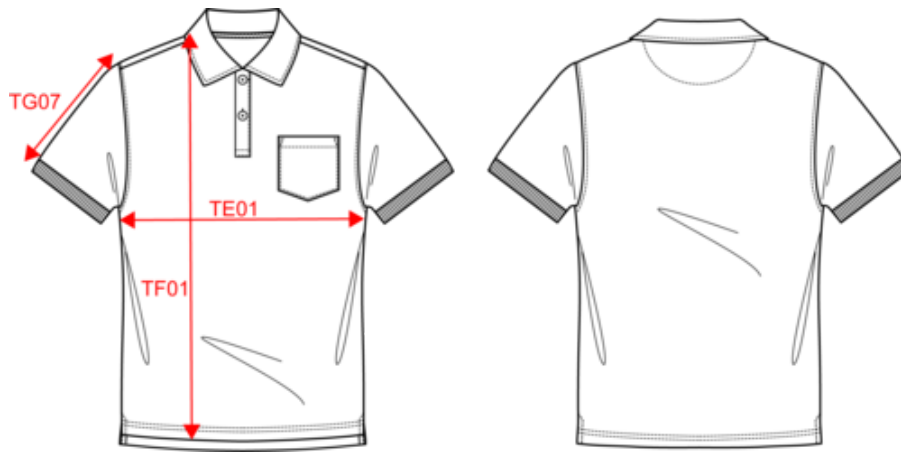

PT - Portugal

Zolltarifnummer

61051000

Farben

Zertifikate

Made with 80% Organic materials
EGL N°165651 / KARIBAN GROUP

Maße

Measurements in cm	XS	S	M	L	XL	XXL	3XL
TE01 - 1/2 chest width at 1.5cm below armhole	47.00	50.00	53.00	56.00	59.00	62.00	65.00
TF03 - Front total height from HSP	67.00	69.00	71.00	73.00	75.00	77.00	79.00
TG07 - Short sleeve length	20.75	21.50	22.25	23.00	23.75	24.50	25.25