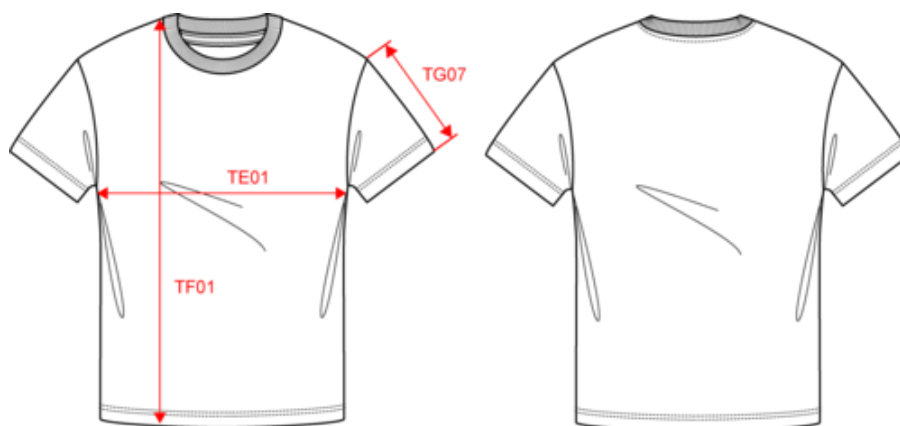

## Dimensiones

Measurements in cm	S	M	L	XL	XXL	3XL
TE01 - 1/2 chest width at 1.5cm below armhole	65.00	50.00	53.00	56.00	59.00	62.00
TF01 - Total height from HSP	70.00	72.00	74.00	76.00	78.00	80.00
TG07 - Short sleeve length	22.50	23.25	24.00	24.75	25.50	26.25