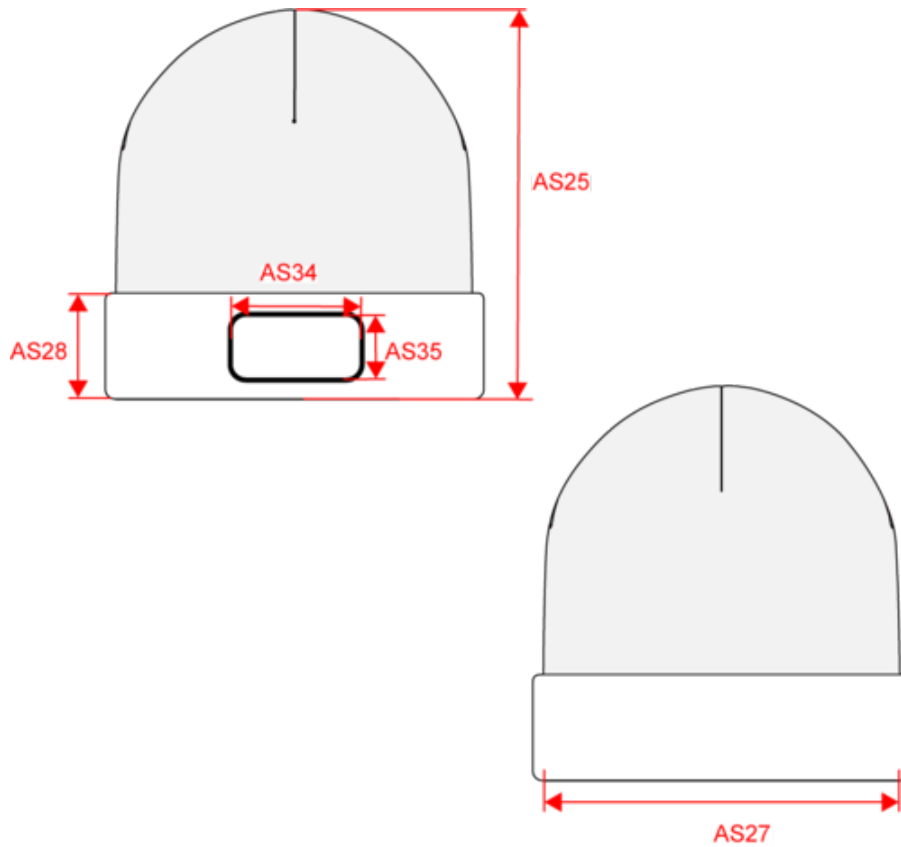

### Dimensiones

Measurements in cm	One Size
AS25 - Total height at the highest level	22.50
AS27 - 1/2 bottom width	21.00
AS28 - Turn up height	8.00
AS34 - Patch length	10.00
AS35 - Patch height	5.00

KP895