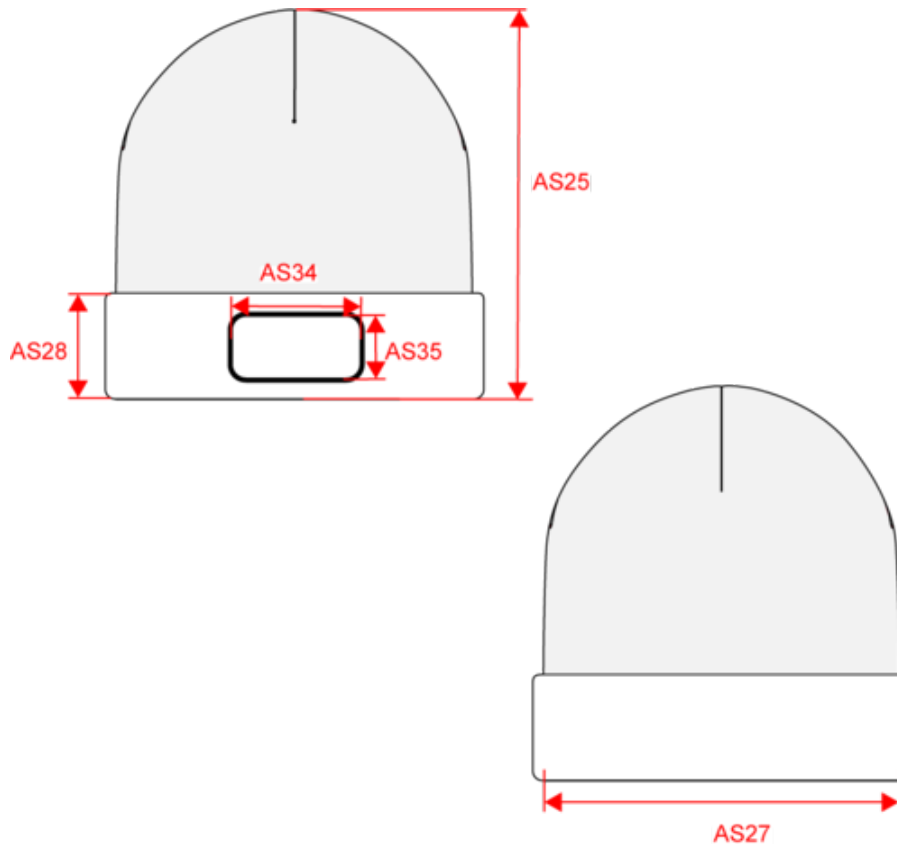

### Maße

Measurements in cm	One Size
AS25 - Total height at the highest level	22.50
AS27 - 1/2 bottom width	21.00
AS28 - Turn up height	8.00
AS34 - Patch length	10.00
AS35 - Patch height	5.00

KP895