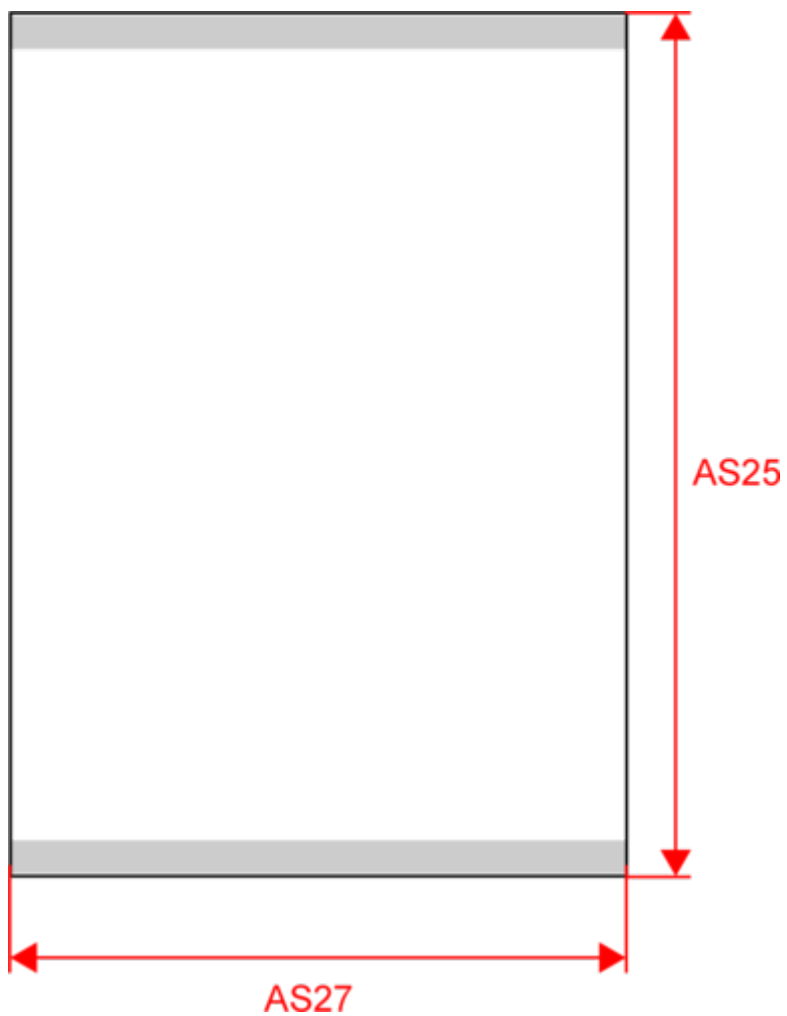

### Dimensiones

| Measurements in cm                       | One Size |
|--|----------|
| AS25 - Total height at the highest level | 28.00    |
| AS27 - 1/2 bottom width                  | 19.00    |

KP438